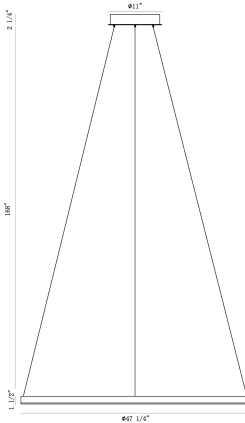

SPUNTO, 47IN INTEGRATED LED CHANDELIER

OPTIONS AVAILABLE

ITEM NO.	FINISH	SHADE
31472-012	BRUSHED SILVER	WHITE
31472-021	MATTE BLACK	WHITE
31472-031	BRUSHED GOLD	WHITE

PRODUCT DETAILS

No.	:	31472-021
Product Color	:	MATTE BLACK
Product Material	:	METAL
Shade / Accent Colour	:	WHITE
Shade / Accent Material	:	GLASS
Length	:	47.25"
Width	:	47.25"
Diameter	:	47.25"
Height	:	1.5"
Overall Height	:	171.25"
Weight	:	17.6LBS

LIGHT SOURCE DETAILS

Number of Bulbs	:	1
Light Source	:	LED
Light Source Type	:	INTEGRATED LED / LED
Input Voltage	:	120V
Bulb Voltage	:	120V
Socket Type	:	INTEGRATED / LED
Wattage	:	1 X 58W
Total Wattage	:	58W
Delivered Lumens	:	2698LM
Kelvin	:	3000K
CRI	:	90
Bulb Included	:	YES
Dimmable	:	YES

TECHNICAL DETAILS

Light Direction	:	DOWN
Hanging Support Type	:	AIRCRAFT CABLE
Canopy / Backplate Height	:	2.25"
Canopy / Backplate Dia.	:	11"
Adjustable Lamp Head	:	NO
IP Rating	:	IP22
Location	:	DRY
Approval	:	<input type="checkbox"/>
Title 24	:	YES
Beam Angle	:	360