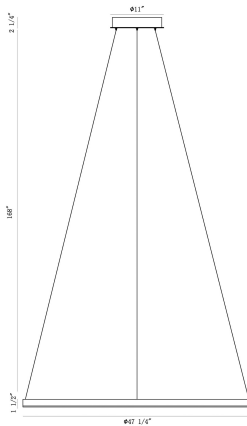

SPUNTO, 47IN INTEGRATED LED CHANDELIER

PRODUCT DETAILS

No.	:	31472-012
Product Color	:	BRUSHED SILVER
Product Material	:	METAL
Shade / Accent Colour	:	WHITE
Shade / Accent Material	:	GLASS
Length	:	47.25"
Width	:	47.25"
Diameter	:	47.25"
Height	:	1.5"
Overall Height	:	171.25"
Weight	:	17.6LBS

LIGHT SOURCE DETAILS

Number of Bulbs	:	1
Light Source	:	LED
Light Source Type	:	INTEGRATED LED / LED
Input Voltage	:	120V
Bulb Voltage	:	120V
Socket Type	:	INTEGRATED / LED
Wattage	:	1 X 58W
Total Wattage	:	58W
Delivered Lumens	:	2698LM
Kelvin	:	3000K
CRI	:	90
Bulb Included	:	YES
Dimmable	:	YES

OPTIONS AVAILABLE

ITEM NO.	FINISH	SHADE
31472-012	BRUSHED SILVER	WHITE
31472-021	MATTE BLACK	WHITE
31472-031	BRUSHED GOLD	WHITE

TECHNICAL DETAILS

Light Direction	:	DOWN
Hanging Support Type	:	AIRCRAFT CABLE
Canopy / Backplate Height	:	2.25"
Canopy / Backplate Dia.	:	11"
Adjustable Lamp Head	:	NO
IP Rating	:	IP22
Location	:	DRY
Approval	:	
Title 24	:	YES
Beam Angle	:	360