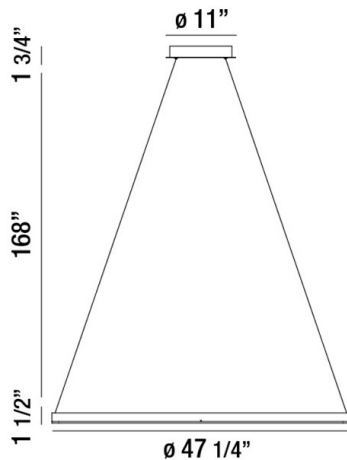

SPUNTO, 47" ROUND CHANDELIER

PRODUCT DETAILS

No.	:	31472-012
Product Color	:	SILVER
Product Material	:	METAL
Shade / Accent Colour	:	OPAL WHITE
Shade / Accent Material	:	ACRYLIC
Diameter	:	47.25"
Height	:	1.5"
Overall Height	:	171.25"
Weight	:	16lbs

OPTIONS AVAILABLE

ITEM NO.	FINISH	SHADE
31472-012	SILVER	OPAL WHITE
31472-021	MATTE BLACK	OPAL WHITE
31472-012	SILVER	OPAL WHITE
31472-021	MATTE BLACK	OPAL WHITE

TECHNICAL DETAILS

Light Direction	:	Down
Hanging Support Type	:	AIRCRAFT CABLE
Hanging Support Length	:	168"
Canopy / Backplate Height	:	1.75"
Canopy / Backplate Dia.	:	11"
Adjustable Lamp Head	:	No
IP Rating	:	DRY
Location	:	DRY
Approval	:	