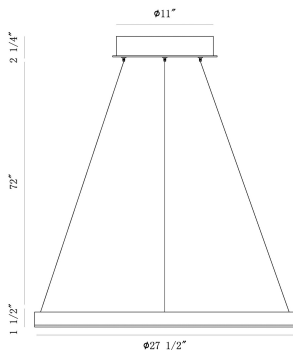

### PRODUCT DETAILS

No.	:	31471-035
Product Color	:	BRUSHED GOLD
Product Material	:	METAL
Shade / Accent Colour	:	WHITE
Shade / Accent Material	:	GLASS
Length	:	27.5"
Width	:	27.5"
Diameter	:	27.5"
Height	:	1.5"
Overall Height	:	75.25"
Weight	:	12.1LBS

### LIGHT SOURCE DETAILS

Number of Bulbs	:	1
Light Source	:	LED
Light Source Type	:	INTEGRATED LED / LED
Input Voltage	:	120V
Bulb Voltage	:	120V
Socket Type	:	INTEGRATED / LED
Wattage	:	1 X 34W
Total Wattage	:	34W
Delivered Lumens	:	1352LM
Kelvin	:	3000K
CRI	:	90
Bulb Included	:	YES
Dimmable	:	YES

### TECHNICAL DETAILS

Light Direction	:	DOWN
Hanging Support Type	:	AIRCRAFT CABLE
Canopy / Backplate Height	:	2.5"
Canopy / Backplate Dia.	:	11"
Adjustable Lamp Head	:	NO
IP Rating	:	IP22
Location	:	DRY
Approval	:	
Title 24	:	YES
Beam Angle	:	360