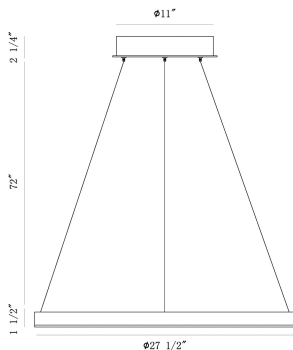

SPUNTO, 28IN INTEGRATED LED PENDANT CHANDELIER

PRODUCT DETAILS

No.	:	31471-035
Product Color	:	BRUSHED GOLD
Product Material	:	METAL
Shade / Accent Colour	:	WHITE
Shade / Accent Material	:	GLASS
Length	:	27.5"
Width	:	27.5"
Diameter	:	27.5"
Height	:	1.5"
Overall Height	:	75.25"
Weight	:	12.1LBS

LIGHT SOURCE DETAILS

Number of Bulbs	:	1
Light Source	:	LED
Light Source Type	:	INTEGRATED LED / LED
Input Voltage	:	120V
Bulb Voltage	:	120V
Socket Type	:	INTEGRATED / LED
Wattage	:	34W
Total Wattage	:	34W
Delivered Lumens	:	3682LM
Kelvin	:	3000K
CRI	:	90
Bulb Included	:	YES
Dimmable	:	YES

OPTIONS AVAILABLE

ITEM NO.	FINISH	SHADE
31471-015	BRUSHED SILVER	OPAL WHITE
31471-027	MATTE BLACK	OPAL WHITE
31471-035	BRUSHED GOLD	OPAL WHITE

TECHNICAL DETAILS

Light Direction	:	DOWN
Hanging Support Type	:	AIRCRAFT CABLE
Hanging Support Length	:	72"
Canopy / Backplate Height	:	2.5"
Canopy / Backplate Dia.	:	11"
Adjustable Lamp Head	:	NO
IP Rating	:	IP22
Location	:	DRY
Approval	:	
Title 24	:	YES
Beam Angle	:	360