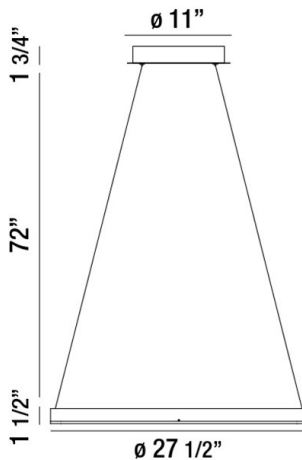

SPUNTO, 28" ROUND CHANDELIER

OPTIONS AVAILABLE

ITEM NO.	FINISH	SHADE
31471-015	SILVER	OPAL WHITE
31471-027	MATTE BLACK	OPAL WHITE
31471-015	SILVER	OPAL WHITE
31471-027	MATTE BLACK	OPAL WHITE

PRODUCT DETAILS

No.	: 31471-015
Product Color	: SILVER
Product Material	: METAL
Shade / Accent Colour	: OPAL WHITE
Shade / Accent Material	: ACRYLIC
Diameter	: 27.5"
Height	: 1.5"
Overall Height	: 75.25"
Weight	: 9.5lbs

TECHNICAL DETAILS

Light Direction	: Down
Hanging Support Type	: AIRCRAFT CABLE
Hanging Support Length	: 72"
Canopy / Backplate Height	: 1.75"
Canopy / Backplate Dia.	: 11"
Adjustable Lamp Head	: No
IP Rating	: DRY
Location	: DRY
Approval	: 