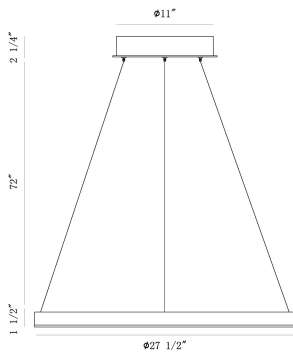

### PRODUCT DETAILS

No.	:	31471-015
Product Color	:	BRUSHED SILVER
Product Material	:	METAL
Shade / Accent Colour	:	WHITE
Shade / Accent Material	:	GLASS
Length	:	27.5"
Width	:	27.5"
Diameter	:	27.5"
Height	:	1.5"
Overall Height	:	75.25"
Weight	:	12.1LBS

### TECHNICAL DETAILS

Light Direction	:	DOWN
Hanging Support Type	:	AIRCRAFT CABLE
Canopy / Backplate Height	:	2.5"
Canopy / Backplate Dia.	:	11"
Adjustable Lamp Head	:	NO
IP Rating	:	IP22
Location	:	DRY
Approval	:	<input type="checkbox"/>
Title 24	:	YES
Beam Angle	:	360