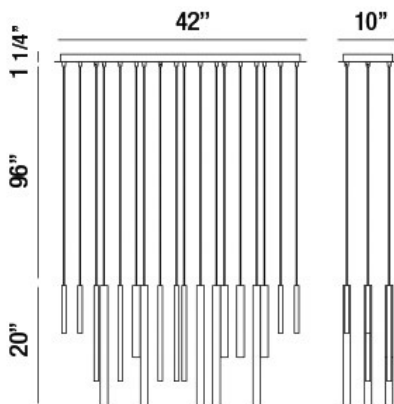

SANTANA, 18-LIGHT 42IN INTEGRATED LED MULTI DROP CHANDELIER

OPTIONS AVAILABLE

ITEM NO.	FINISH	SHADE
31446-013	MATTE BLACK	BLACK
31446-023	SATIN NICKEL	SATIN NICKEL
31446-035	BRUSHED BRASS	ANTIQUÉ BRASS
31446-043	MIX	MULTI COLORS

PRODUCT DETAILS

No.	: 31446-043
Product Color	: MIX
Product Material	: METAL
Shade / Accent Colour	: MIXED
Shade / Accent Material	: GLASS
Length	: 42"
Width	: 10"
Height	: 20"
Overall Height	: 117.25"
Weight	: 26.6LBS

LIGHT SOURCE DETAILS

Number of Bulbs	: 18
Light Source	: LED
Light Source Type	: INTEGRATED LED
Input Voltage	: 120V
Bulb Voltage	: 120V
Socket Type	: INTEGRATED
Wattage	: 18 X 1W
Total Wattage	: 18W
Delivered Lumens	: 550LM
Kelvin	: 3000K
CRI	: 90
Bulb Included	: YES
Dimmable	: YES

TECHNICAL DETAILS

Light Direction	: DOWN
Hanging Support Type	: WIRE
Canopy / Backplate Length	: 42"
Canopy / Backplate Height	: 1.25"
Canopy / Backplate Width	: 10"
Driver	: ACTC
Adjustable Lamp Head	: NO
IP Rating	: IP22
Location	: DRY
Approval	: 
Beam Angle	: 360