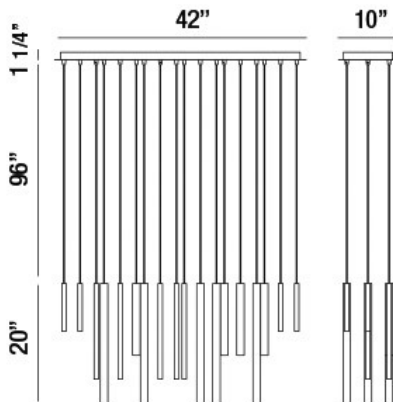

## PRODUCT DETAILS

No.	:	31446-043
Product Color	:	MIX
Product Material	:	METAL
Shade / Accent Colour	:	MIXED
Shade / Accent Material	:	GLASS
Length	:	42"
Width	:	10"
Height	:	20"
Overall Height	:	117.25"
Weight	:	26.6LBS

## LIGHT SOURCE DETAILS

Number of Bulbs	:	18
Light Source	:	LED
Light Source Type	:	INTEGRATED LED
Input Voltage	:	120V
Bulb Voltage	:	120V
Socket Type	:	INTEGRATED
Wattage	:	18 X 1W
Total Wattage	:	18W
Delivered Lumens	:	550LM
Kelvin	:	3000K
CRI	:	90
Bulb Included	:	YES
Dimmable	:	YES

## TECHNICAL DETAILS

Light Direction	:	DOWN
Hanging Support Type	:	WIRE
Canopy / Backplate Length	:	42"
Canopy / Backplate Height	:	1.25"
Canopy / Backplate Width	:	10"
Driver	:	ACTC
Adjustable Lamp Head	:	NO
IP Rating	:	IP22
Location	:	DRY
Approval	:	<input type="checkbox"/>
Beam Angle	:	360