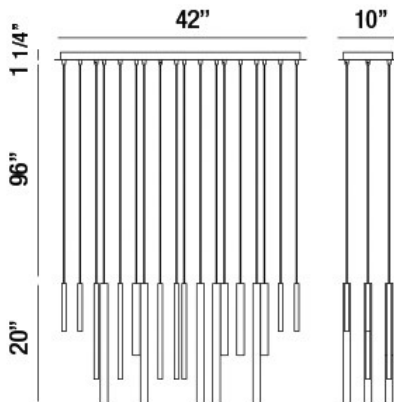

SANTANA, 18-LIGHT 42IN INTEGRATED LED MULTI DROP CHANDELIER

PRODUCT DETAILS

No.	:	31446-035
Product Color	:	BRUSHED BRASS
Product Material	:	METAL
Shade / Accent Colour	:	BRASS
Shade / Accent Material	:	GLASS
Length	:	42"
Width	:	10"
Height	:	20"
Overall Height	:	117.25"
Weight	:	26.6LBS

LIGHT SOURCE DETAILS

Number of Bulbs	:	18
Light Source	:	LED
Light Source Type	:	INTEGRATED LED
Input Voltage	:	120V
Bulb Voltage	:	120V
Socket Type	:	INTEGRATED
Wattage	:	18 X 1W
Total Wattage	:	18W
Delivered Lumens	:	550LM
Kelvin	:	3000K
CRI	:	90
Bulb Included	:	YES
Dimmable	:	YES

OPTIONS AVAILABLE

ITEM NO.	FINISH	SHADE
31446-013	MATTE BLACK	BLACK
31446-023	SATIN NICKEL	SATIN NICKEL
31446-035	BRUSHED BRASS	ANTIQUÉ BRASS
31446-043	MIX	MULTI COLORS

TECHNICAL DETAILS

Light Direction	:	DOWN
Hanging Support Type	:	WIRE
Canopy / Backplate Length	:	42"
Canopy / Backplate Height	:	1.25"
Canopy / Backplate Width	:	10"
Driver	:	ACTC
Adjustable Lamp Head	:	NO
IP Rating	:	IP22
Location	:	DRY
Approval	:	<input type="checkbox"/>
Beam Angle	:	360