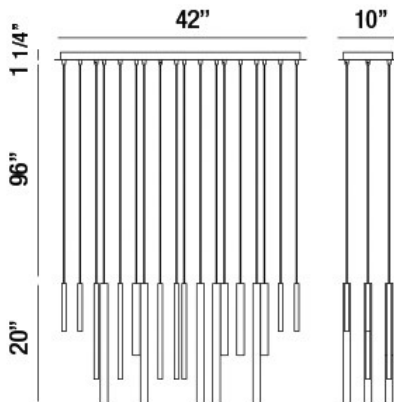

SANTANA, 18-LIGHT 42IN INTEGRATED LED MULTI DROP CHANDELIER

PRODUCT DETAILS

No.	:	31446-023
Product Color	:	SATIN NICKEL
Product Material	:	METAL
Shade / Accent Colour	:	NICKEL
Shade / Accent Material	:	GLASS
Length	:	42"
Width	:	10"
Height	:	20"
Overall Height	:	117.25"
Weight	:	26.6LBS

LIGHT SOURCE DETAILS

Number of Bulbs	:	18
Light Source	:	LED
Light Source Type	:	INTEGRATED LED
Input Voltage	:	120V
Bulb Voltage	:	120V
Socket Type	:	INTEGRATED
Wattage	:	18 X 1W
Total Wattage	:	18W
Delivered Lumens	:	550LM
Kelvin	:	3000K
CRI	:	90
Bulb Included	:	YES
Dimmable	:	YES

OPTIONS AVAILABLE

ITEM NO.	FINISH	SHADE
31446-013	MATTE BLACK	BLACK
31446-023	SATIN NICKEL	SATIN NICKEL
31446-035	BRUSHED BRASS	ANTIQUÉ BRASS
31446-043	MIX	MULTI COLORS

TECHNICAL DETAILS

Light Direction	:	DOWN
Hanging Support Type	:	WIRE
Canopy / Backplate Length	:	42"
Canopy / Backplate Height	:	1.25"
Canopy / Backplate Width	:	10"
Driver	:	ACTC
Adjustable Lamp Head	:	NO
IP Rating	:	IP22
Location	:	DRY
Approval	:	<input type="checkbox"/>
Beam Angle	:	360