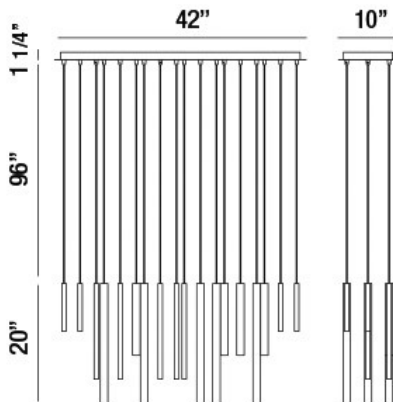

SANTANA, 18-LIGHT 42IN INTEGRATED LED MULTI DROP CHANDELIER

PRODUCT DETAILS

No.	:	31446-013
Product Color	:	MATTE BLACK
Product Material	:	METAL
Shade / Accent Colour	:	BLACK
Shade / Accent Material	:	GLASS
Length	:	42"
Width	:	10"
Height	:	20"
Overall Height	:	117.25"
Weight	:	26.6LBS

LIGHT SOURCE DETAILS

Number of Bulbs	:	18
Light Source	:	LED
Light Source Type	:	INTEGRATED LED
Input Voltage	:	120V
Bulb Voltage	:	120V
Socket Type	:	INTEGRATED
Wattage	:	18 X 1W
Total Wattage	:	18W
Delivered Lumens	:	550LM
Kelvin	:	3000K
CRI	:	90
Bulb Included	:	YES
Dimmable	:	YES

OPTIONS AVAILABLE

ITEM NO.	FINISH	SHADE
31446-013	MATTE BLACK	BLACK
31446-023	SATIN NICKEL	SATIN NICKEL
31446-035	BRUSHED BRASS	ANTIQUÉ BRASS
31446-043	MIX	MULTI COLORS

TECHNICAL DETAILS

Light Direction	:	DOWN
Hanging Support Type	:	WIRE
Canopy / Backplate Length	:	42"
Canopy / Backplate Height	:	1.25"
Canopy / Backplate Width	:	10"
Driver	:	ACTC
Adjustable Lamp Head	:	NO
IP Rating	:	IP22
Location	:	DRY
Approval	:	<input type="checkbox"/>
Beam Angle	:	360