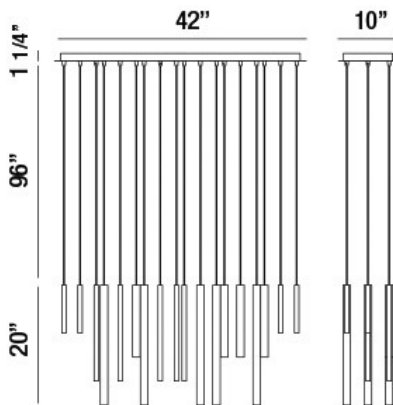

SANTANA, 42" LINEAR CHANDELIER

PRODUCT DETAILS

No.	:	31446-013
Product Color	:	BLACK
Product Material	:	METAL
Shade / Accent Colour	:	BLACK
Shade / Accent Material	:	METAL EXTRUDED TUBES
Length	:	42"
Width	:	10"
Height	:	20"
Overall Height	:	117.25"
Weight	:	26.6lbs

LIGHT SOURCE DETAILS

Number of Bulbs	:	18 / 18
Light Source	:	LED / LED
Light Source Type	:	INTEGRATED LED / INTEGRATED LED
Input Voltage	:	120 / 120V
Bulb Voltage	:	120 / 120V
Socket Type	:	LED / LED
Wattage	:	1 / 1W
Total Wattage	:	18 / 18W
Delivered Lumens	:	550 / 550lm
Kelvin	:	3000 / 3000K
CRI	:	90+ / 90+
Bulb Included	:	Yes / Yes
Dimmable	:	Yes / Yes

TECHNICAL DETAILS

Light Direction	:	Down
Hanging Support Type	:	WIRE
Hanging Support Length	:	96"
Canopy / Backplate Length	:	42"
Canopy / Backplate Height	:	1.25"
Canopy / Backplate Width	:	10"
Driver	:	ACTC
Adjustable Lamp Head	:	No
IP Rating	:	DRY
Location	:	DRY
Approval	:	
Title 24	:	Yes