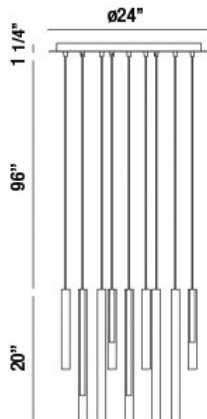

SANTANA, 18-LIGHT 24IN INTEGRATED LED MULTI DROP CHANDELIER

PRODUCT DETAILS

No.	:	31445-045
Product Color	:	MIX
Product Material	:	METAL
Shade / Accent Colour	:	MIXED
Shade / Accent Material	:	GLASS
Diameter	:	24"
Height	:	20"
Overall Height	:	117.25"
Weight	:	26.8LBS

LIGHT SOURCE DETAILS

Number of Bulbs	:	18
Light Source	:	LED
Light Source Type	:	INTEGRATED LED
Input Voltage	:	120V
Bulb Voltage	:	120V
Socket Type	:	INTEGRATED
Wattage	:	18 X 1W
Total Wattage	:	18W
Delivered Lumens	:	550LM
Kelvin	:	3000K
CRI	:	90
Bulb Included	:	YES
Dimmable	:	YES

OPTIONS AVAILABLE

ITEM NO.	FINISH	SHADE
31445-016	MATTE BLACK	BLACK
31445-025	SATIN NICKEL	SATIN NICKEL
31445-038	BRUSHED BRASS	ANTIQUÉ BRASS
31445-045	MIX	MULTI COLORS

TECHNICAL DETAILS

Light Direction	:	DOWN
Hanging Support Type	:	WIRE
Canopy / Backplate Height	:	1.25"
Canopy / Backplate Dia.	:	24"
Driver	:	ACTC
Adjustable Lamp Head	:	NO
IP Rating	:	IP22
Location	:	DRY
Approval	:	<input type="checkbox"/>
Beam Angle	:	360