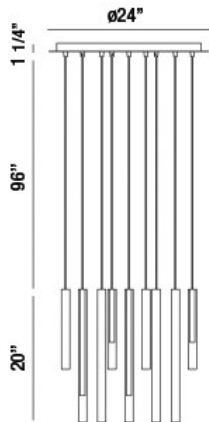

SANTANA, 18-LIGHT 24IN INTEGRATED LED MULTI DROP CHANDELIER

OPTIONS AVAILABLE

ITEM NO.	FINISH	SHADE
31445-016	MATTE BLACK	BLACK
31445-025	SATIN NICKEL	SATIN NICKEL
31445-038	BRUSHED BRASS	ANTIQUÉ BRASS
31445-045	MIX	MULTI COLORS

PRODUCT DETAILS

No.	:	31445-038
Product Color	:	BRUSHED BRASS
Product Material	:	METAL
Shade / Accent Colour	:	BRASS
Shade / Accent Material	:	GLASS
Diameter	:	24"
Height	:	20"
Overall Height	:	117.25"
Weight	:	26.8LBS

LIGHT SOURCE DETAILS

Number of Bulbs	:	18
Light Source	:	LED
Light Source Type	:	INTEGRATED LED
Input Voltage	:	120V
Bulb Voltage	:	120V
Socket Type	:	INTEGRATED
Wattage	:	18 X 1W
Total Wattage	:	18W
Delivered Lumens	:	550LM
Kelvin	:	3000K
CRI	:	90
Bulb Included	:	YES
Dimmable	:	YES

TECHNICAL DETAILS

Light Direction	:	DOWN
Hanging Support Type	:	WIRE
Canopy / Backplate Height	:	1.25"
Canopy / Backplate Dia.	:	24"
Driver	:	ACTC
Adjustable Lamp Head	:	NO
IP Rating	:	IP22
Location	:	DRY
Approval	:	<input type="checkbox"/>
Beam Angle	:	360