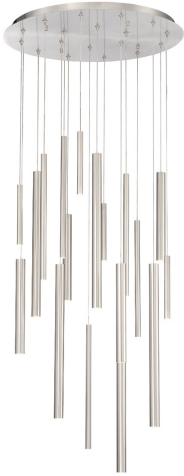

SANTANA, 18-LIGHT 24IN INTEGRATED LED MULTI DROP CHANDELIER

PRODUCT DETAILS

| | | |
|-------------------------|---|--------------|
| No. | : | 31445-025 |
| Product Color | : | SATIN NICKEL |
| Product Material | : | METAL |
| Shade / Accent Colour | : | NICKEL |
| Shade / Accent Material | : | GLASS |
| Diameter | : | 24" |
| Height | : | 20" |
| Overall Height | : | 117.25" |
| Weight | : | 26.8LBS |

LIGHT SOURCE DETAILS

| | | |
|-------------------|---|----------------|
| Number of Bulbs | : | 18 |
| Light Source | : | LED |
| Light Source Type | : | INTEGRATED LED |
| Input Voltage | : | 120V |
| Bulb Voltage | : | 120V |
| Socket Type | : | INTEGRATED |
| Wattage | : | 18 X 1W |
| Total Wattage | : | 18W |
| Delivered Lumens | : | 550LM |
| Kelvin | : | 3000K |
| CRI | : | 90 |
| Bulb Included | : | YES |
| Dimmable | : | YES |

OPTIONS AVAILABLE

| ITEM NO. | FINISH | SHADE |
|-----------|----------------------|---------------|
| 31445-016 | MATTE BLACK | BLACK |
| 31445-025 | SATIN NICKEL | SATIN NICKEL |
| 31445-038 | BRUSHED BRASS | ANTIQUÉ BRASS |
| 31445-045 | MIX | MULTI COLORS |

TECHNICAL DETAILS

| | | |
|---------------------------|---|--------------------------|
| Light Direction | : | DOWN |
| Hanging Support Type | : | WIRE |
| Canopy / Backplate Height | : | 1.25" |
| Canopy / Backplate Dia. | : | 24" |
| Driver | : | ACTC |
| Adjustable Lamp Head | : | NO |
| IP Rating | : | IP22 |
| Location | : | DRY |
| Approval | : | <input type="checkbox"/> |
| Beam Angle | : | 360 |