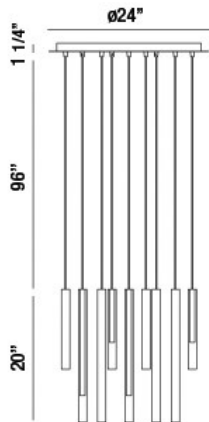

SANTANA, 18-LIGHT 24IN INTEGRATED LED MULTI DROP CHANDELIER

PRODUCT DETAILS

| | | |
|-------------------------|---|--------------|
| No. | : | 31445-025 |
| Product Color | : | SATIN NICKEL |
| Product Material | : | METAL |
| Shade / Accent Colour | : | NICKEL |
| Shade / Accent Material | : | GLASS |
| Diameter | : | 24" |
| Height | : | 20" |
| Overall Height | : | 117.25" |
| Weight | : | 26.8LBS |

LIGHT SOURCE DETAILS

| | | |
|-------------------|---|----------------|
| Number of Bulbs | : | 18 |
| Light Source | : | LED |
| Light Source Type | : | INTEGRATED LED |
| Input Voltage | : | 120V |
| Bulb Voltage | : | 120V |
| Socket Type | : | INTEGRATED |
| Wattage | : | 18 X 1W |
| Total Wattage | : | 18W |
| Delivered Lumens | : | 550LM |
| Kelvin | : | 3000K |
| CRI | : | 90 |
| Bulb Included | : | YES |
| Dimmable | : | YES |

TECHNICAL DETAILS

| | | |
|---------------------------|---|--------------------------|
| Light Direction | : | DOWN |
| Hanging Support Type | : | WIRE |
| Canopy / Backplate Height | : | 1.25" |
| Canopy / Backplate Dia. | : | 24" |
| Driver | : | ACTC |
| Adjustable Lamp Head | : | NO |
| IP Rating | : | IP22 |
| Location | : | DRY |
| Approval | : | <input type="checkbox"/> |
| Beam Angle | : | 360 |