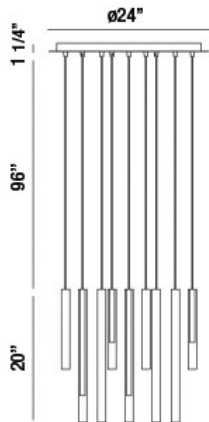

## PRODUCT DETAILS

No.	:	31445-016
Product Color	:	MATTE BLACK
Product Material	:	METAL
Shade / Accent Colour	:	BLACK
Shade / Accent Material	:	GLASS
Diameter	:	24"
Height	:	20"
Overall Height	:	117.25"
Weight	:	26.8LBS

## LIGHT SOURCE DETAILS

Number of Bulbs	:	18
Light Source	:	LED
Light Source Type	:	INTEGRATED LED
Input Voltage	:	120V
Bulb Voltage	:	120V
Socket Type	:	INTEGRATED
Wattage	:	18 X 1W
Total Wattage	:	18W
Delivered Lumens	:	550LM
Kelvin	:	3000K
CRI	:	90
Bulb Included	:	YES
Dimmable	:	YES

## TECHNICAL DETAILS

Light Direction	:	DOWN
Hanging Support Type	:	WIRE
Canopy / Backplate Height	:	1.25"
Canopy / Backplate Dia.	:	24"
Driver	:	ACTC
Adjustable Lamp Head	:	NO
IP Rating	:	IP22
Location	:	DRY
Approval	:	<input type="checkbox"/>
Beam Angle	:	360