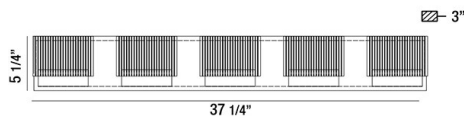

SONIC, 5-LIGHT 37IN INTEGRATED LED VANITY

PRODUCT DETAILS

No.	:	31441-018
Product Color	:	CHROME
Product Material	:	METAL
Shade / Accent Colour	:	WHITE
Shade / Accent Material	:	GLASS
Length	:	37.25"
Width	:	37.25"
Height	:	5.25"
Ext	:	3"
Weight	:	8.5LBS

LIGHT SOURCE DETAILS

Number of Bulbs	:	5
Light Source	:	LED
Light Source Type	:	INTEGRATED LED
Input Voltage	:	120V
Bulb Voltage	:	120V
Socket Type	:	INTEGRATED
Wattage	:	5 X 6W
Total Wattage	:	30W
Delivered Lumens	:	1350LM
Kelvin	:	4000K
CRI	:	80
Bulb Included	:	YES
Dimmable	:	YES

OPTIONS AVAILABLE

ITEM NO.	FINISH	SHADE
31441-018	CHROME	CLEAR

TECHNICAL DETAILS

Light Direction	:	UP
Hanging Support Type	:	J-BOX
Canopy / Backplate Length	:	35.5"
Canopy / Backplate Height	:	4.25"
Canopy / Backplate Width	:	1.25"
Adjustable Lamp Head	:	NO
IP Rating	:	IP22
Approval	:	
Beam Angle	:	360