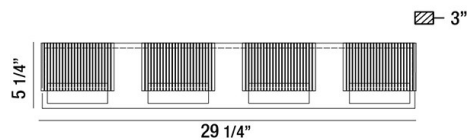

SONIC, 4-LIGHT 29IN INTEGRATED LED VANITY

PRODUCT DETAILS

No.	:	31440-011
Product Color	:	CHROME
Product Material	:	METAL
Shade / Accent Colour	:	WHITE
Shade / Accent Material	:	GLASS
Length	:	29.25"
Width	:	29.5"
Height	:	5.25"
Ext	:	3"
Weight	:	6.8LBS

LIGHT SOURCE DETAILS

Number of Bulbs	:	4
Light Source	:	LED
Light Source Type	:	INTEGRATED LED
Input Voltage	:	120V
Bulb Voltage	:	120V
Socket Type	:	INTEGRATED
Wattage	:	4 X 6W
Total Wattage	:	24W
Delivered Lumens	:	850LM
Kelvin	:	4000K
CRI	:	80
Bulb Included	:	YES
Dimmable	:	YES

OPTIONS AVAILABLE

ITEM NO.	FINISH	SHADE
31440-011	CHROME	CLEAR

TECHNICAL DETAILS

Light Direction	:	UP
Hanging Support Type	:	J-BOX
Canopy / Backplate Length	:	27.5"
Canopy / Backplate Height	:	4.25"
Canopy / Backplate Width	:	1.25"
Adjustable Lamp Head	:	NO
IP Rating	:	IP22
Approval	:	
Beam Angle	:	360