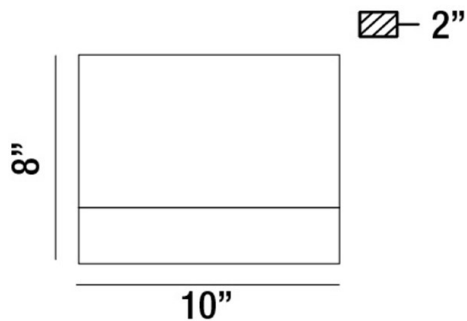

HALPERN, 1-LIGHT MEDIUM LED

PRODUCT DETAILS

No.	:	31436-014
Product Color	:	PLATINUM
Shade / Accent Colour	:	ACRYLIC
Width	:	10"
Height	:	8"
Ext	:	2"
Weight	:	3.3LBS

LIGHT SOURCE DETAILS

Number of Bulbs	:	4
Light Source	:	LED
Light Source Type	:	INTEGRATED LED
Input Voltage	:	120V
Bulb Voltage	:	120V
Socket Type	:	LED
Wattage	:	4 X 1W
Total Wattage	:	4W
Kelvin	:	4000K
CRI	:	80
Bulb Included	:	YES
Dimmable	:	NO

OPTIONS AVAILABLE

ITEM NO.	FINISH	SHADE
31436-014	PLATINUM	CLEAR ACRYLIC

TECHNICAL DETAILS

Light Direction	:	UP
Canopy / Backplate Length	:	10"
Canopy / Backplate Height	:	2.094"
Canopy / Backplate Width	:	2.188"
Adjustable Lamp Head	:	NO
Location	:	WET
Approval	:	
Title 24	:	YES