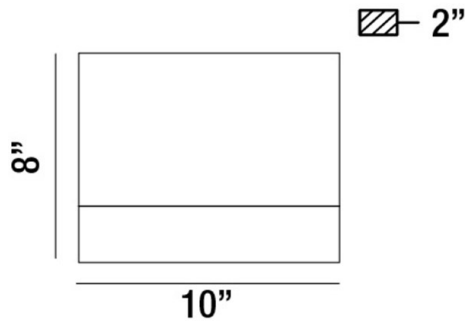

HALPERN, 1-LIGHT MEDIUM LED

PRODUCT DETAILS

No.	:	31436-014
Product Color	:	PLATINUM
Shade / Accent Colour	:	CLEAR ACRYLIC
Width	:	10"
Height	:	8"
Ext	:	2"
Weight	:	3.3lbs

LIGHT SOURCE DETAILS

Light Source Type	:	INTEGRATED LED
Input Voltage	:	120V
Bulb Voltage	:	120V
Socket Type	:	LED
Total Wattage	:	4W
Initial Lumens	:	400lm
Kelvin	:	4000K
CRI	:	80

OPTIONS AVAILABLE

ITEM NO.	FINISH	SHADE
31436-014	PLATINUM	CLEAR ACRYLIC

TECHNICAL DETAILS

Light Direction	:	Up
Canopy / Backplate Length	:	10"
Canopy / Backplate Height	:	2.094"
Canopy / Backplate Width	:	2.188"
Adjustable Lamp Head	:	No
Location	:	WET
Approval	:	
Title 24	:	Yes