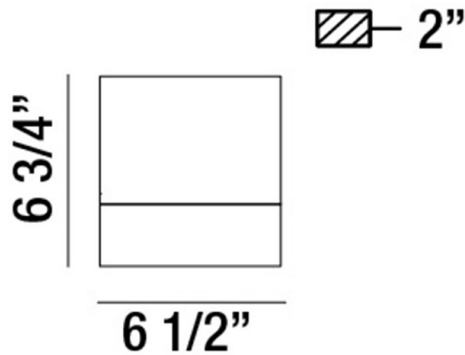

HALPERN, 1-LIGHT SMALL LED

PRODUCT DETAILS

No.	:	31435-017
Product Color	:	MARINE GREY
Shade / Accent Colour	:	ACRYLIC
Width	:	6.5"
Height	:	6.75"
Ext	:	2"
Weight	:	2.1LBS

LIGHT SOURCE DETAILS

Light Source Type	:	INTEGRATED LED
Input Voltage	:	120V
Bulb Voltage	:	120V
Socket Type	:	LED
Total Wattage	:	3W
Kelvin	:	4000K
CRI	:	80
Dimmable	:	NO

OPTIONS AVAILABLE

ITEM NO. 31435-017	FINISH MARINE GREY	SHADE CLEAR ACRYLIC
------------------------------	------------------------------	-------------------------------

TECHNICAL DETAILS

Light Direction	:	UP
Canopy / Backplate Length	:	6.313"
Canopy / Backplate Height	:	2.094"
Canopy / Backplate Width	:	2.188"
Adjustable Lamp Head	:	NO
Location	:	WET
Approval	:	
Title 24	:	YES