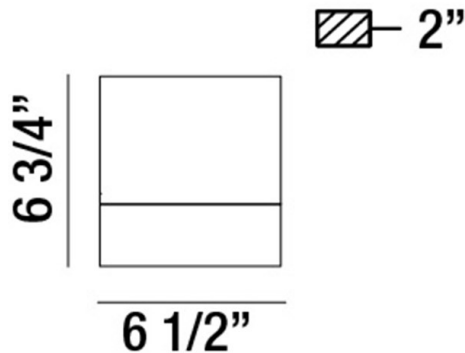

HALPERN, 1-LIGHT SMALL LED

PRODUCT DETAILS

No.	:	31435-017
Product Color	:	MARINE GREY
Shade / Accent Colour	:	ACRYLIC
Width	:	6.5"
Height	:	6.75"
Ext	:	2"
Weight	:	2.1LBS

LIGHT SOURCE DETAILS

Number of Bulbs	:	3
Light Source	:	LED
Light Source Type	:	INTEGRATED LED
Input Voltage	:	120V
Bulb Voltage	:	120V
Socket Type	:	LED
Wattage	:	3 X 1W
Total Wattage	:	3W
Kelvin	:	4000K
CRI	:	80
Bulb Included	:	YES
Dimmable	:	NO

OPTIONS AVAILABLE

ITEM NO.	FINISH	SHADE
31435-017	MARINE GREY	CLEAR ACRYLIC

TECHNICAL DETAILS

Light Direction	:	UP
Canopy / Backplate Length	:	6.313"
Canopy / Backplate Height	:	2.094"
Canopy / Backplate Width	:	2.188"
Adjustable Lamp Head	:	NO
Location	:	WET
Approval	:	
Title 24	:	YES