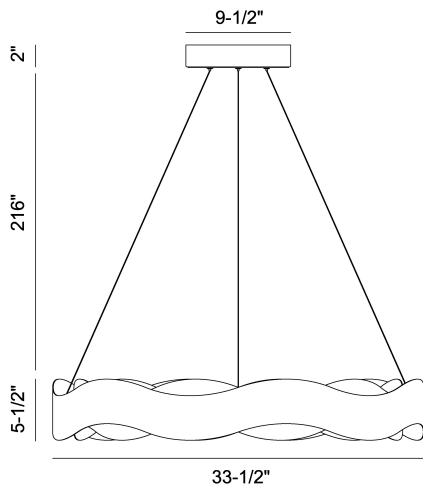

VAUGHAN, 34IN INTEGRATED LED CHANDELIER

PRODUCT DETAILS

No.	:	31384-021
Product Color	:	SILVER-BLACK MIX
Product Material	:	IRON
Shade / Accent Colour	:	SILVER
Shade / Accent Material	:	GLASS
Length	:	33.5"
Width	:	33.5"
Diameter	:	33.5"
Height	:	5.5"
Overall Height	:	223"
Weight	:	19.8LBS

LIGHT SOURCE DETAILS

Number of Bulbs	:	1
Light Source	:	LED
Light Source Type	:	INTEGRATED LED
Input Voltage	:	120V
Bulb Voltage	:	120V
Socket Type	:	INTEGRATED
Wattage	:	1 X 105W
Total Wattage	:	105W
Delivered Lumens	:	850LM
Kelvin	:	3000K
CRI	:	80
Bulb Included	:	YES
Dimmable	:	YES

OPTIONS AVAILABLE

ITEM NO.	FINISH	SHADE
31384-018	BRONZE-GOLD MIX	BRONZE/GOLD
31384-021	SILVER-BLACK MIX	

TECHNICAL DETAILS

Hanging Support Type	:	WIRE
Rods Included	:	NO
Canopy / Backplate Height	:	2"
Canopy / Backplate Dia.	:	9.5"
Driver	:	ES, CONSTANT VOLTAGE, 75W*2
Adjustable Lamp Head	:	NO
IP Rating	:	IP22
Approval	:	<input type="checkbox"/>
Beam Angle	:	360