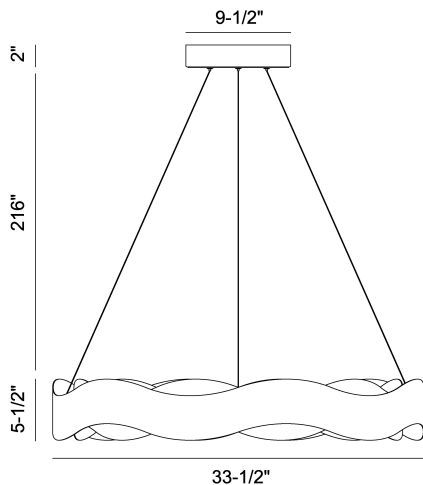

VAUGHAN, 34IN INTEGRATED LED CHANDELIER

PRODUCT DETAILS

No.	:	31384-021
Product Color	:	SILVER-BLACK MIX
Product Material	:	IRON
Shade / Accent Colour	:	SILVER
Shade / Accent Material	:	GLASS
Length	:	33.5"
Width	:	33.5"
Diameter	:	33.5"
Height	:	5.5"
Overall Height	:	223"
Weight	:	19.8LBS

LIGHT SOURCE DETAILS

Number of Bulbs	:	1
Light Source	:	LED
Light Source Type	:	INTEGRATED LED
Input Voltage	:	120V
Bulb Voltage	:	120V
Socket Type	:	INTEGRATED
Wattage	:	1 X 105W
Total Wattage	:	105W
Delivered Lumens	:	850LM
Kelvin	:	3000K
CRI	:	80
Bulb Included	:	YES
Dimmable	:	YES

OPTIONS AVAILABLE

ITEM NO.	FINISH	SHADE
31384-018	BRONZE-GOLD MIX	BRONZE/GOLD
31384-021	SILVER-BLACK MIX	

TECHNICAL DETAILS

Hanging Support Type	:	WIRE
Rods Included	:	NO
Canopy / Backplate Height	:	2"
Canopy / Backplate Dia.	:	9.5"
Driver	:	ES, CONSTANT VOLTAGE, 75W*2
Adjustable Lamp Head	:	NO
IP Rating	:	IP22
Approval	:	
Beam Angle	:	360