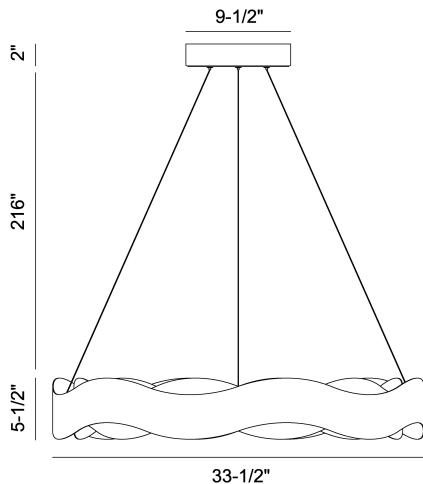

VAUGHAN, 34IN INTEGRATED LED CHANDELIER

PRODUCT DETAILS

No.	:	31384-018
Product Color	:	BRONZE-GOLD MIX
Product Material	:	METAL
Shade / Accent Colour	:	GOLD
Shade / Accent Material	:	GLASS
Length	:	33.5"
Width	:	33.5"
Diameter	:	33.5"
Height	:	5.5"
Overall Height	:	223"
Weight	:	19.8LBS

LIGHT SOURCE DETAILS

Number of Bulbs	:	1
Light Source	:	LED
Light Source Type	:	INTEGRATED LED
Input Voltage	:	120V
Bulb Voltage	:	120V
Socket Type	:	INTEGRATED
Wattage	:	1 X 105W
Total Wattage	:	105W
Delivered Lumens	:	850LM
Kelvin	:	3000K
CRI	:	80
Bulb Included	:	YES
Dimmable	:	YES

OPTIONS AVAILABLE

ITEM NO.	FINISH	SHADE
31384-018	BRONZE-GOLD MIX	BRONZE/GOLD
31384-021	SILVER-BLACK MIX	

TECHNICAL DETAILS

Hanging Support Type	:	WIRE
Rods Included	:	NO
Canopy / Backplate Height	:	2"
Canopy / Backplate Dia.	:	9.5"
Driver	:	ES, CONSTANT VOLTAGE, 75W*2
Adjustable Lamp Head	:	NO
IP Rating	:	IP22
Approval	:	<input type="checkbox"/>
Beam Angle	:	360