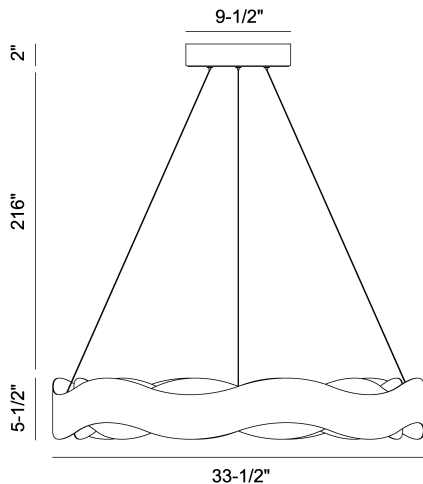

VAUGHAN, 34IN INTEGRATED LED CHANDELIER

PRODUCT DETAILS

No.	:	31384-018
Product Color	:	BRONZE-GOLD MIX
Product Material	:	METAL
Shade / Accent Colour	:	GOLD
Shade / Accent Material	:	GLASS
Length	:	33.5"
Width	:	33.5"
Diameter	:	33.5"
Height	:	5.5"
Overall Height	:	223"
Weight	:	19.8LBS

LIGHT SOURCE DETAILS

Number of Bulbs	:	1
Light Source	:	LED
Light Source Type	:	INTEGRATED LED
Input Voltage	:	120V
Bulb Voltage	:	120V
Socket Type	:	INTEGRATED
Wattage	:	1 X 105W
Total Wattage	:	105W
Delivered Lumens	:	850LM
Kelvin	:	3000K
CRI	:	80
Bulb Included	:	YES
Dimmable	:	YES

OPTIONS AVAILABLE

ITEM NO.	FINISH	SHADE
31384-018	BRONZE-GOLD MIX	BRONZE/GOLD
31384-021	SILVER-BLACK MIX	

TECHNICAL DETAILS

Hanging Support Type	:	WIRE
Rods Included	:	NO
Canopy / Backplate Height	:	2"
Canopy / Backplate Dia.	:	9.5"
Driver	:	ES, CONSTANT VOLTAGE, 75W*2
Adjustable Lamp Head	:	NO
IP Rating	:	IP22
Approval	:	
Beam Angle	:	360