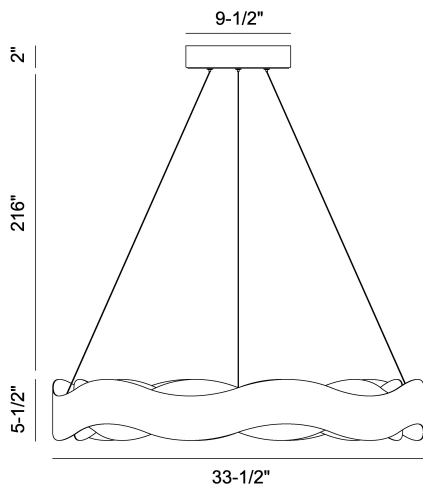

### PRODUCT DETAILS

No.	:	31384-018
Product Color	:	BRONZE
Product Material	:	METAL
Shade / Accent Colour	:	BRONZE/GOLD
Shade / Accent Material	:	METAL WAVES
Length	:	33.5"
Width	:	33.5"
Diameter	:	33.5"
Height	:	5.5"
Overall Height	:	223"
Weight	:	19.5LBS

### TECHNICAL DETAILS

Light Direction	:	AMBIENT
Hanging Support Type	:	WIRE
Hanging Support Length	:	216"
Rods Included	:	NO
Canopy / Backplate Height	:	2"
Canopy / Backplate Dia.	:	9.5"
Driver	:	ES, CONSTANT VOLTAGE, 75W*2
Adjustable Lamp Head	:	NO
IP Rating	:	IP20
Location	:	DRY
Approval	:	