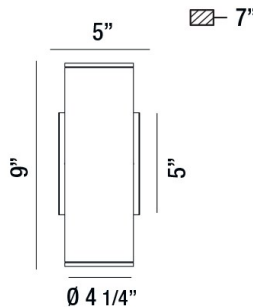

### PRODUCT DETAILS

No.	:	30347-014
Product Color	:	GREY
Shade / Accent Colour	:	CLEAR
Width	:	4.5"
Height	:	9"
Ext	:	7"
Weight	:	2.9lbs

### TECHNICAL DETAILS

Light Direction	:	Down
Canopy / Backplate Height	:	5"
Canopy / Backplate Width	:	5"
Driver	:	Electronic driver 120V 50/60Hz
Adjustable Lamp Head	:	No
IP Rating	:	54
Location	:	WET
Approval	:	
Title 24	:	Yes