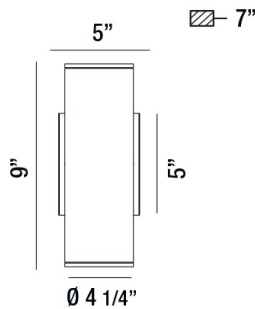

30347, OUTDOOR LED DOWNLIGHT SCONCE

PRODUCT DETAILS

No.	:	30347-014
Product Color	:	GREY
Shade / Accent Colour	:	GREY
Width	:	4.5"
Height	:	9"
Ext	:	7"
Weight	:	2.9LBS

LIGHT SOURCE DETAILS

Number of Bulbs	:	1
Light Source	:	LED
Light Source Type	:	INTEGRATED LED
Input Voltage	:	120V
Bulb Voltage	:	120V
Socket Type	:	LED
Wattage	:	1 X 10W
Total Wattage	:	10W
Kelvin	:	3000K
CRI	:	80
Bulb Included	:	NO
Dimmable	:	NO

OPTIONS AVAILABLE

ITEM NO.	FINISH	SHADE
30347-014	GREY	CLEAR

TECHNICAL DETAILS

Light Direction	:	DOWN
Canopy / Backplate Height	:	5"
Canopy / Backplate Width	:	5"
Driver	:	ELECTRONIC DRIVER 120V 50/60HZ
Adjustable Lamp Head	:	NO
IP Rating	:	54
Location	:	WET
Approval	:	
Title 24	:	YES