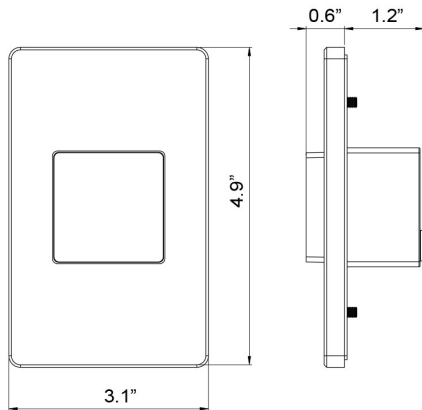

CARAVO, 3.3W LED INWALL

PRODUCT DETAILS

No.	:	30287-020
Product Color	:	BLACK
Shade / Accent Colour	:	CLEAR
Width	:	3"
Height	:	5"
Ext	:	1.75"
Weight	:	0.5lbs

LIGHT SOURCE DETAILS

Light Source Type	:	INTEGRATED LED
Input Voltage	:	120V
Bulb Voltage	:	120V
Socket Type	:	LED
Total Wattage	:	3W
Initial Lumens	:	120lm
Kelvin	:	3000K
CRI	:	80

OPTIONS AVAILABLE

ITEM NO.	FINISH	SHADE
30287-013	WHITE	CLEAR
30287-020	BLACK	CLEAR

TECHNICAL DETAILS

Driver	:	Electronic driver 120V 50/60Hz
Adjustable Lamp Head	:	No
IP Rating	:	54
Location	:	WET
Approval	:	
Title 24	:	Yes