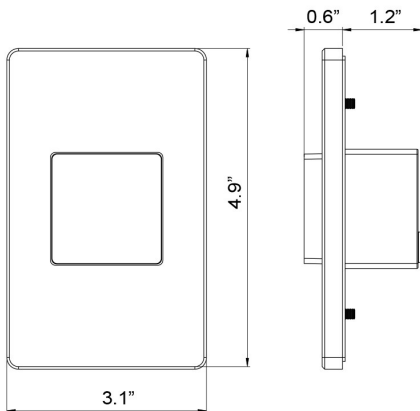

CARAVO, 3.3W LED INWALL

PRODUCT DETAILS

No.	:	30287-020
Product Color	:	BLACK
Shade / Accent Colour	:	CLEAR
Width	:	3"
Height	:	5"
Ext	:	1.75"
Weight	:	0.5LBS

LIGHT SOURCE DETAILS

Light Source Type	:	INTEGRATED LED
Input Voltage	:	120V
Bulb Voltage	:	120V
Socket Type	:	LED
Total Wattage	:	3W
Kelvin	:	3000K
CRI	:	80
Dimmable	:	NO

OPTIONS AVAILABLE

ITEM NO.	FINISH	SHADE
30287-013	WHITE	CLEAR
30287-020	BLACK	CLEAR

TECHNICAL DETAILS

Driver	:	ELECTRONIC DRIVER 120V 50/60HZ
Adjustable Lamp Head	:	NO
IP Rating	:	54
Location	:	WET
Approval	:	<small>UL</small>
Title 24	:	YES