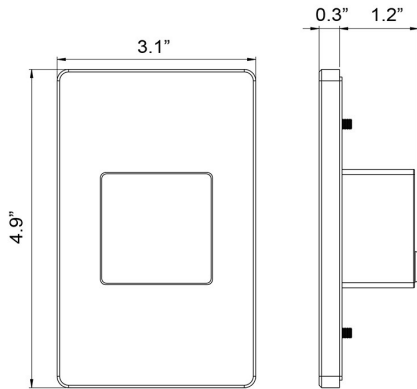

PROJECT INFORMATION

Job Name: Date: Type:

Comments: