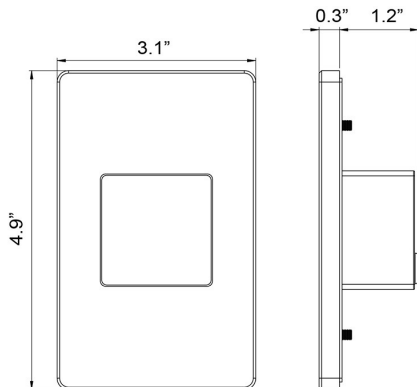

30286, OUTDOOR INWALL, 3.3W LED

PRODUCT DETAILS

No.	:	30286-016
Product Color	:	WHITE
Shade / Accent Colour	:	WHITE
Width	:	3"
Height	:	5"
Ext	:	1.5"
Weight	:	0.5LBS

LIGHT SOURCE DETAILS

Number of Bulbs	:	1
Light Source	:	LED
Light Source Type	:	INTEGRATED LED
Input Voltage	:	120V
Bulb Voltage	:	120V
Socket Type	:	LED
Wattage	:	1 X 3W
Total Wattage	:	3W
Kelvin	:	3000K
CRI	:	80
Bulb Included	:	YES
Dimmable	:	NO

OPTIONS AVAILABLE

ITEM NO.	FINISH	SHADE
30286-016	WHITE	OPAL WHITE
30286-023	BLACK	OPAL WHITE

TECHNICAL DETAILS

Driver	:	ELECTRONIC DRIVER 120V 50/60HZ
Adjustable Lamp Head	:	NO
IP Rating	:	54
Location	:	WET
Approval	:	
Title 24	:	YES