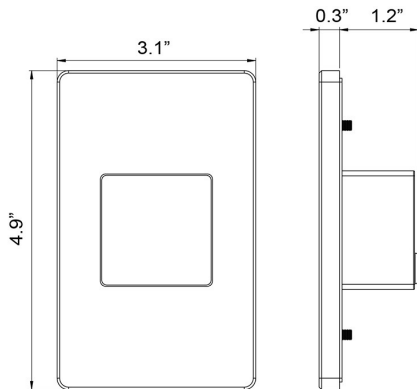

ARCHITECTURAL OUTDOOR, OUTDOOR INWALL, 3.3W LED

PRODUCT DETAILS

No.	:	30286-016
Product Color	:	WHITE
Shade / Accent Colour	:	WHITE
Width	:	3"
Height	:	5"
Ext	:	1.5"
Weight	:	0.5LBS

LIGHT SOURCE DETAILS

Number of Bulbs	:	1
Light Source	:	LED
Light Source Type	:	INTEGRATED LED
Input Voltage	:	120V
Bulb Voltage	:	120V
Socket Type	:	LED
Wattage	:	1 X 3W
Total Wattage	:	3W
Kelvin	:	3000K
CRI	:	80
Bulb Included	:	YES
Dimmable	:	NO

TECHNICAL DETAILS

Driver	:	ELECTRONIC DRIVER 120V 50/60HZ
Adjustable Lamp Head	:	NO
IP Rating	:	54
Location	:	WET
Approval	:	
Title 24	:	YES

OPTIONS AVAILABLE

ITEM NO.	FINISH	SHADE
30286-016	WHITE	OPAL WHITE
30286-023	BLACK	OPAL WHITE