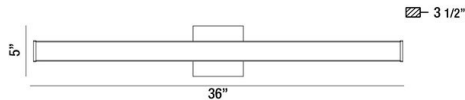

KELVIN, WALL MOUNT

PRODUCT DETAILS

No.	:	30192-010
Product Color	:	ALUMINUM
Product Material	:	METAL
Shade / Accent Colour	:	WHITE
Shade / Accent Material	:	ACRYLIC
Width	:	36"
Height	:	5"
Ext	:	3.5"
Weight	:	3.2lbs

LIGHT SOURCE DETAILS

Light Source Type	:	INTEGRATED LED
Input Voltage	:	120V
Bulb Voltage	:	120V
Total Wattage	:	16W
Delivered Lumens	:	1800lm
Kelvin	:	3000K
CRI	:	80+
Dimmable	:	Yes

OPTIONS AVAILABLE

ITEM NO.	FINISH	SHADE
30192-010	ALUMINUM	WHITE

TECHNICAL DETAILS

Light Direction	:	Up and Down
Canopy / Backplate Length	:	4.31"
Canopy / Backplate Height	:	1.25"
Canopy / Backplate Width	:	4.31"
Adjustable Lamp Head	:	No
Mounting	:	Up or Down
Location	:	DRY
Approval	:	