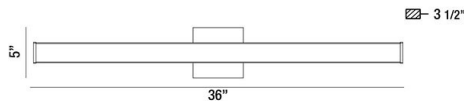

### PRODUCT DETAILS

No.	:	30192-010
Product Color	:	ALUMINUM
Product Material	:	METAL
Shade / Accent Colour	:	ACRYLIC
Shade / Accent Material	:	ACRYLIC
Width	:	36"
Height	:	5"
Ext	:	3.5"
Weight	:	3.2LBS

### TECHNICAL DETAILS

Light Direction	:	UP AND DOWN
Canopy / Backplate Length	:	4.31"
Canopy / Backplate Height	:	1.25"
Canopy / Backplate Width	:	4.31"
Adjustable Lamp Head	:	NO
Mounting	:	UP OR DOWN
IP Rating	:	DRY
Location	:	DRY
Approval	:	