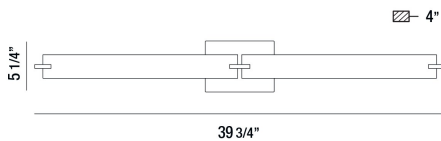

ZUMA, WALL MOUNT

PRODUCT DETAILS

No.	:	30180-024
Product Color	:	SATIN NICKEL
Product Material	:	METAL
Shade / Accent Colour	:	FROSTED
Shade / Accent Material	:	GLASS
Width	:	39.75"
Height	:	5.25"
Ext	:	4"
Weight	:	5.5lbs

LIGHT SOURCE DETAILS

Light Source Type	:	INTEGRATED LED
Input Voltage	:	120V
Bulb Voltage	:	120V
Total Wattage	:	30W
Delivered Lumens	:	2200lm
Kelvin	:	3200K
CRI	:	80+
Dimmable	:	Yes

OPTIONS AVAILABLE

ITEM NO.	FINISH	SHADE
30180-017	CHROME	FROSTED
30180-024	SATIN NICKEL	FROSTED

TECHNICAL DETAILS

Light Direction	:	Up and Down
Canopy / Backplate Length	:	7.09"
Canopy / Backplate Height	:	1.187"
Canopy / Backplate Width	:	4.34"
Adjustable Lamp Head	:	No
Mounting	:	Up or Down
Location	:	DRY
Approval	:	