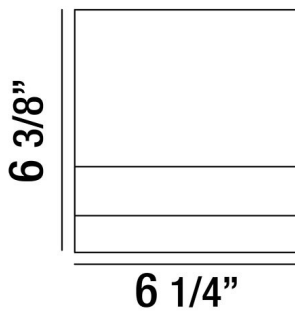

PARA, 7IN INTEGRATED LED WALL SCONCE

PRODUCT DETAILS

No.	:	30168-015
Product Color	:	CHROME
Product Material	:	METAL
Shade / Accent Colour	:	CLEAR
Shade / Accent Material	:	GLASS
Length	:	6.25"
Width	:	6.25"
Height	:	6.5"
Ext	:	2.25"
Weight	:	1.9LBS

OPTIONS AVAILABLE

ITEM NO.	FINISH	SHADE
30168-015	CHROME	CLEAR

 2 1/8"

TECHNICAL DETAILS

Light Direction	:	DOWN
Hanging Support Type	:	J-BOX
Canopy / Backplate Length	:	6.5"
Canopy / Backplate Height	:	2.5"
Canopy / Backplate Width	:	2.5"
Driver	:	3W SELF CONSTANT CURRENT DRIVER
Adjustable Lamp Head	:	NO
Mounting	:	UP
Mounting Type	:	SWITCH-BOX
IP Rating	:	IP22
Location	:	DRY
Approval	:	<input type="checkbox"/>
Beam Angle	:	360