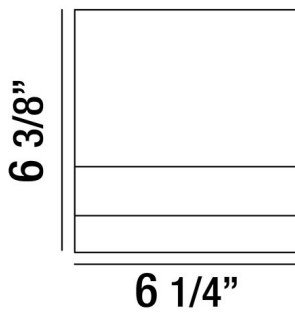

PARA, 7IN INTEGRATED LED WALL SCONCE

PRODUCT DETAILS

No.	:	30168-015
Product Color	:	CHROME
Product Material	:	METAL
Shade / Accent Colour	:	CLEAR
Shade / Accent Material	:	GLASS
Length	:	6.25"
Width	:	6.25"
Height	:	6.5"
Ext	:	2.25"
Weight	:	1.9LBS

OPTIONS AVAILABLE

ITEM NO.	FINISH	SHADE
30168-015	CHROME	CLEAR

 2 1/8"

TECHNICAL DETAILS

Light Direction	:	DOWN
Hanging Support Type	:	J-BOX
Canopy / Backplate Length	:	6.5"
Canopy / Backplate Height	:	2.5"
Canopy / Backplate Width	:	2.5"
Driver	:	3W SELF CONSTANT CURRENT DRIVER
Adjustable Lamp Head	:	NO
Mounting	:	UP
Mounting Type	:	SWITCH-BOX
IP Rating	:	IP22
Location	:	DRY
Approval	:	
Beam Angle	:	360