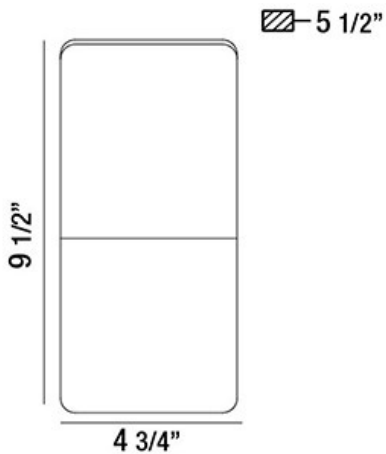

DELROY, WALL MOUNT

PRODUCT DETAILS

No.	:	30146-013
Product Color	:	ALUMINUM
Product Material	:	METAL
Width	:	4.75"
Height	:	9.5"
Ext	:	5.5"
Weight	:	1.8lbs

LIGHT SOURCE DETAILS

Light Source Type	:	INTEGRATED LED
Input Voltage	:	120V
Bulb Voltage	:	120V
Total Wattage	:	5W
Initial Lumens	:	390lm
Kelvin	:	3000K
CRI	:	80+
Dimmable	:	Yes

OPTIONS AVAILABLE

 ITEM NO.
 30146-013

 FINISH
 ALUMINUM

SHADE

TECHNICAL DETAILS

Canopy / Backplate Length	:	4.5"
Canopy / Backplate Height	:	1.25"
Canopy / Backplate Width	:	4.5"
Adjustable Lamp Head	:	No
Mounting	:	Up or Down
Location	:	DRY
Approval	:	