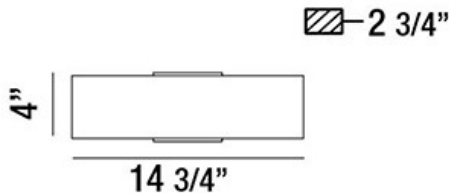

EXPO, WALL MOUNT

PRODUCT DETAILS

No.	:	30143-012
Product Color	:	ALUMINUM
Product Material	:	METAL
Shade / Accent Colour	:	ALUMINUM
Width	:	14.75"
Height	:	4"
Ext	:	2.75"
Weight	:	2.8LBS

LIGHT SOURCE DETAILS

OPTIONS AVAILABLE

ITEM NO.	FINISH	SHADE
30143-012	ALUMINUM	

TECHNICAL DETAILS

Light Direction	:	UP AND DOWN
Canopy / Backplate Length	:	13.5"
Canopy / Backplate Height	:	2.5"
Canopy / Backplate Width	:	1.25"
Driver	:	9W ES CONSTANT CURRENT DRIVER
Adjustable Lamp Head	:	NO
Mounting	:	UP OR DOWN
IP Rating	:	DRY
Location	:	DAMP
Approval	:	