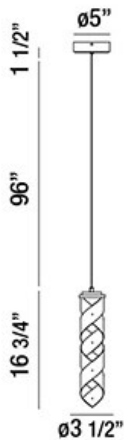

BANDERIA, 17IN INTEGRATED LED PENDANT

PRODUCT DETAILS

No.	:	30084-018
Product Color	:	BRONZE-GOLD MIX
Product Material	:	METAL
Shade / Accent Colour	:	BRONZE
Shade / Accent Material	:	GLASS
Diameter	:	3.5"
Height	:	16.75"
Overall Height	:	114.25"
Weight	:	3.5LBS

LIGHT SOURCE DETAILS

Number of Bulbs	:	1
Light Source	:	LED
Light Source Type	:	INTEGRATED LED
Input Voltage	:	120V
Bulb Voltage	:	120V
Socket Type	:	INTEGRATED
Wattage	:	1 X 9.2W
Total Wattage	:	9.2W
Delivered Lumens	:	110LM
Kelvin	:	3000K
CRI	:	80
Bulb Included	:	YES
Dimmable	:	YES

OPTIONS AVAILABLE

ITEM NO.	FINISH	SHADE
30084-018	BRONZE-GOLD MIX	BRONZE/GOLD

TECHNICAL DETAILS

Light Direction	:	DOWN
Hanging Support Type	:	WIRE
Canopy / Backplate Height	:	1.5"
Canopy / Backplate Dia.	:	5"
Adjustable Lamp Head	:	NO
IP Rating	:	IP22
Location	:	DRY
Approval	:	<input type="checkbox"/>
Beam Angle	:	360