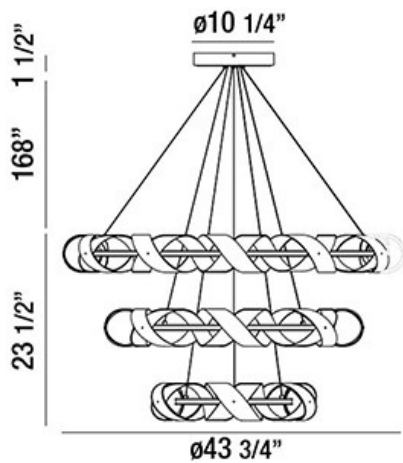

## PRODUCT DETAILS

No.	:	30082-014
Product Color	:	BRONZE-GOLD MIX
Product Material	:	METAL
Shade / Accent Colour	:	BRONZE
Shade / Accent Material	:	GLASS
Diameter	:	43.75"
Height	:	23.5"
Overall Height	:	193"
Weight	:	27LBS

## LIGHT SOURCE DETAILS

Number of Bulbs	:	3
Light Source	:	LED
Light Source Type	:	INTEGRATED LED
Input Voltage	:	120V
Bulb Voltage	:	120V
Socket Type	:	INTEGRATED
Wattage	:	3 X 120W
Total Wattage	:	120W
Delivered Lumens	:	3460LM
Kelvin	:	3000K
CRI	:	80
Bulb Included	:	YES
Dimmable	:	YES

## TECHNICAL DETAILS

Light Direction	:	DOWN
Hanging Support Type	:	AIRCRAFT CABLE
Canopy / Backplate Height	:	1.5"
Canopy / Backplate Dia.	:	10.25"
Adjustable Lamp Head	:	NO
IP Rating	:	IP22
Location	:	DRY
Approval	:	<input type="checkbox"/>
Beam Angle	:	360