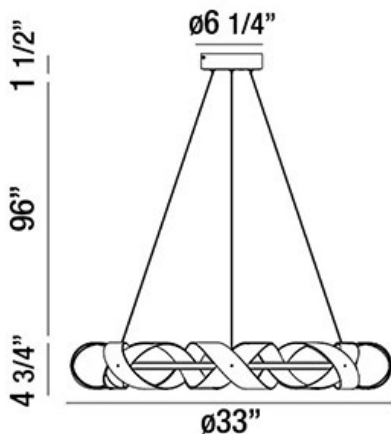

BANDERIA, 33IN INTEGRATED LED CHANDELIER

PRODUCT DETAILS

No.	:	30080-010
Product Color	:	BRONZE-GOLD MIX
Product Material	:	METAL
Shade / Accent Colour	:	BRONZE
Shade / Accent Material	:	GLASS
Diameter	:	33"
Height	:	4.75"
Overall Height	:	102.25"
Weight	:	9.6LBS

LIGHT SOURCE DETAILS

Number of Bulbs	:	1
Light Source	:	LED
Light Source Type	:	INTEGRATED LED
Input Voltage	:	120V
Bulb Voltage	:	120V
Socket Type	:	INTEGRATED
Wattage	:	1 X 40W
Total Wattage	:	40W
Delivered Lumens	:	750LM
Kelvin	:	3000K
CRI	:	80
Bulb Included	:	YES
Dimmable	:	YES

OPTIONS AVAILABLE

ITEM NO.	FINISH	SHADE
30080-010	BRONZE-GOLD MIX	BRONZE/GOLD

TECHNICAL DETAILS

Light Direction	:	DOWN
Hanging Support Type	:	AIRCRAFT CABLE
Canopy / Backplate Height	:	1.5"
Canopy / Backplate Dia.	:	6.25"
Adjustable Lamp Head	:	NO
IP Rating	:	IP22
Location	:	DRY
Approval	:	<input type="checkbox"/>
Beam Angle	:	360