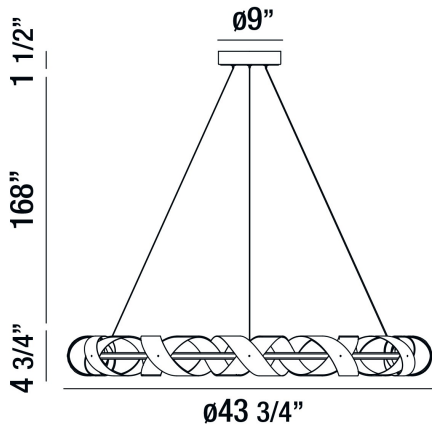

BANDERIA, 44IN INTEGRATED LED CHANDELIER

PRODUCT DETAILS

No.	:	30079-014
Product Color	:	BRONZE-GOLD MIX
Product Material	:	METAL
Shade / Accent Colour	:	BRONZE
Shade / Accent Material	:	GLASS
Diameter	:	43.75"
Height	:	4.75"
Overall Height	:	174.25"
Weight	:	12.5LBS

LIGHT SOURCE DETAILS

Number of Bulbs	:	1
Light Source	:	LED
Light Source Type	:	INTEGRATED LED
Input Voltage	:	120V
Bulb Voltage	:	120V
Socket Type	:	INTEGRATED
Wattage	:	1 X 60W
Total Wattage	:	60W
Delivered Lumens	:	815LM
Kelvin	:	3000K
CRI	:	80
Bulb Included	:	YES
Dimmable	:	YES

OPTIONS AVAILABLE

ITEM NO.	FINISH	SHADE
30079-014	BRONZE-GOLD MIX	BRONZE/GOLD

TECHNICAL DETAILS

Light Direction	:	DOWN
Hanging Support Type	:	AIRCRAFT CABLE
Canopy / Backplate Height	:	1.5"
Canopy / Backplate Dia.	:	9"
Adjustable Lamp Head	:	NO
IP Rating	:	IP22
Approval	:	<input type="checkbox"/>
Beam Angle	:	360