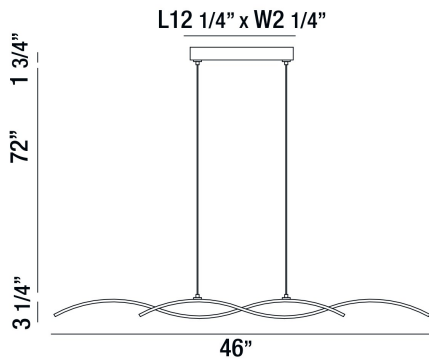

SLY, 46" LINEAR PENDANT

PRODUCT DETAILS

No.	:	30042-018
Product Color	:	SILVER
Product Material	:	METAL
Shade / Accent Colour	:	FROSTED
Shade / Accent Material	:	ACRYLIC
Length	:	46"
Width	:	4.25"
Height	:	3.25"
Overall Height	:	77"
Weight	:	1.9LBS

ITEM NO.	FINISH	SHADE
30042-018	SILVER	FROSTED

TECHNICAL DETAILS

Hanging Support Type	:	AIRCRAFT CABLE
Hanging Support Length	:	72"
Canopy / Backplate Length	:	12.25"
Canopy / Backplate Height	:	1.75"
Canopy / Backplate Width	:	2.25"
IP Rating	:	DRY
Location	:	DRY
Approval	:	