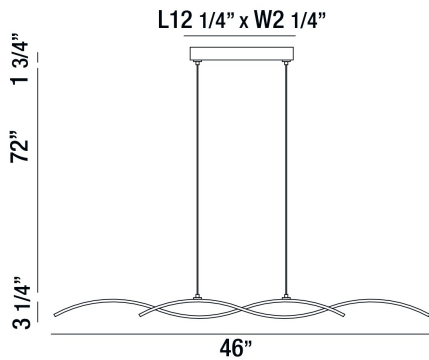

SLY, 4-LIGHT 46IN INTEGRATED LED LINEAR CHANDELIER

PRODUCT DETAILS

No.	:	30042-018
Product Color	:	SILVER PLATED
Product Material	:	METAL
Shade / Accent Colour	:	ACRYLIC
Shade / Accent Material	:	GLASS
Length	:	46"
Width	:	4.25"
Height	:	3.25"
Overall Height	:	77"
Weight	:	4.9LBS

LIGHT SOURCE DETAILS

Number of Bulbs	:	4
Light Source	:	LED
Light Source Type	:	INTEGRATED LED
Input Voltage	:	120V
Bulb Voltage	:	120V
Socket Type	:	INTEGRATED
Wattage	:	4 X 6W
Total Wattage	:	30W
Delivered Lumens	:	1300LM
Kelvin	:	3000K
CRI	:	80
Bulb Included	:	YES
Dimmable	:	YES

OPTIONS AVAILABLE

ITEM NO.	FINISH	SHADE
30042-018	SILVER PLATED	FROSTED

TECHNICAL DETAILS

Hanging Support Type	:	AIRCRAFT CABLE
Canopy / Backplate Length	:	12.25"
Canopy / Backplate Height	:	1.75"
Canopy / Backplate Width	:	2.25"
IP Rating	:	IP22
Location	:	DRY
Approval	:	
Beam Angle	:	360