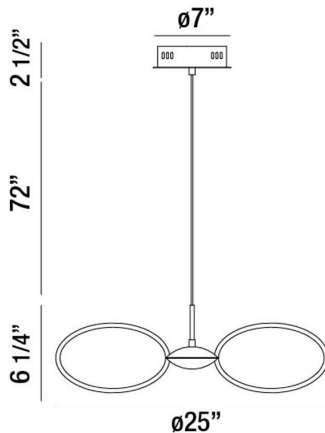

TELA, 25" ROUND PENDANT

PRODUCT DETAILS

No.	:	30039-025
Product Color	:	WHITE
Product Material	:	ALUMINUM
Shade / Accent Colour	:	FROSTED/WHITE
Shade / Accent Material	:	ACRYLIC/ALUMINUM
Diameter	:	25"
Height	:	6.25"
Overall Height	:	80.75"
Weight	:	4.8lbs

LIGHT SOURCE DETAILS

Light Source Type	:	INTEGRATED LED
Input Voltage	:	120V
Bulb Voltage	:	120V
Socket Type	:	LED
Total Wattage	:	45W
Delivered Lumens	:	2500lm
Kelvin	:	3000K
CRI	:	80+
Dimmable	:	Yes

OPTIONS AVAILABLE

ITEM NO.	FINISH	SHADE
30039-018	GOLD	FROSTED/GOLD
30039-025	WHITE	FROSTED/WHITE
30039-032	BLACK	FROSTED/BLACK

TECHNICAL DETAILS

Light Direction	:	Down
Hanging Support Type	:	AIRCRAFT CABLE
Hanging Support Length	:	72"
Canopy / Backplate Height	:	2.5"
Canopy / Backplate Dia.	:	7"
Adjustable Lamp Head	:	No
Location	:	DRY
Approval	:	