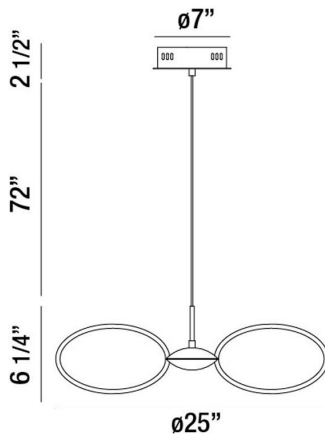

TELA, 25" ROUND PENDANT

OPTIONS AVAILABLE

ITEM NO.	FINISH	SHADE
30039-025	WHITE	FROSTED/WHITE

PRODUCT DETAILS

No.	:	30039-025
Product Color	:	WHITE
Product Material	:	ALUMINUM
Shade / Accent Colour	:	WHITE
Shade / Accent Material	:	ACRYLIC/ALUMINUM
Diameter	:	25"
Height	:	6.25"
Overall Height	:	80.75"
Weight	:	4.8LBS

LIGHT SOURCE DETAILS

Number of Bulbs	:	10
Light Source	:	LED
Light Source Type	:	INTEGRATED LED
Input Voltage	:	120V
Bulb Voltage	:	120V
Socket Type	:	LED
Wattage	:	10 X 4.5W
Total Wattage	:	45W
Delivered Lumens	:	2500LM
Kelvin	:	3000K
CRI	:	80+
Bulb Included	:	YES
Dimmable	:	YES

TECHNICAL DETAILS

Light Direction	:	DOWN
Hanging Support Type	:	AIRCRAFT CABLE
Hanging Support Length	:	72"
Canopy / Backplate Height	:	2.5"
Canopy / Backplate Dia.	:	7"
Adjustable Lamp Head	:	NO
IP Rating	:	DRY
Location	:	DRY
Approval	:	