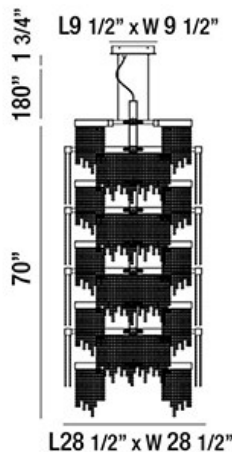

ROSSI, 36-LIGHT 70IN INTEGRATED LED GRAND CHANDELIER

PRODUCT DETAILS

No.	:	30007-017
Product Color	:	CHROME
Product Material	:	METAL
Shade / Accent Colour	:	CLEAR
Shade / Accent Material	:	GLASS
Length	:	28.5"
Width	:	28.5"
Height	:	70"
Overall Height	:	251.75"
Weight	:	176.3LBS

LIGHT SOURCE DETAILS

Number of Bulbs	:	36
Light Source	:	LED
Light Source Type	:	INTEGRATED LED
Input Voltage	:	120V
Bulb Voltage	:	120V
Socket Type	:	INTEGRATED
Wattage	:	36 X 14W
Total Wattage	:	520W
Delivered Lumens	:	15106LM
Kelvin	:	3000K
CRI	:	80
Bulb Included	:	YES
Dimmable	:	YES

OPTIONS AVAILABLE

ITEM NO.	FINISH	SHADE
30007-017	CHROME	CLEAR

TECHNICAL DETAILS

Light Direction	:	DOWN
Hanging Support Type	:	AIRCRAFT CABLE
Canopy / Backplate Length	:	9.5"
Canopy / Backplate Height	:	1.75"
Canopy / Backplate Width	:	9.5"
Adjustable Lamp Head	:	NO
IP Rating	:	IP22
Location	:	DRY
Approval	:	<input type="checkbox"/>
Beam Angle	:	360