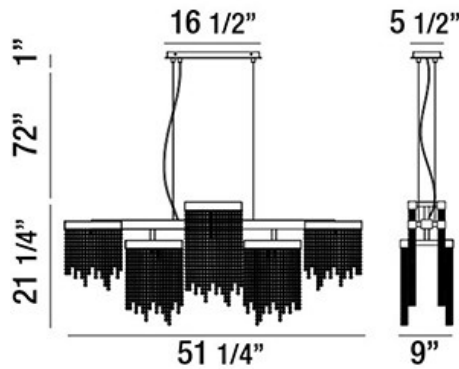

ROSSI, 10-LIGHT 51IN INTEGRATED LED LINEAR CHANDELIER

PRODUCT DETAILS

No.	:	30005-013
Product Color	:	CHROME
Product Material	:	METAL
Shade / Accent Colour	:	CLEAR
Shade / Accent Material	:	GLASS
Length	:	51.25"
Width	:	9"
Height	:	21.25"
Overall Height	:	94.25"
Weight	:	36.5LBS

LIGHT SOURCE DETAILS

Number of Bulbs	:	10
Light Source	:	LED
Light Source Type	:	INTEGRATED LED
Input Voltage	:	120V
Bulb Voltage	:	120V
Socket Type	:	INTEGRATED
Wattage	:	10 X 10W
Total Wattage	:	100W
Delivered Lumens	:	2905LM
Kelvin	:	3000K
CRI	:	80
Bulb Included	:	YES
Dimmable	:	YES

OPTIONS AVAILABLE

ITEM NO. 30005-013	FINISH CHROME	SHADE CLEAR
------------------------------	-------------------------	-----------------------

TECHNICAL DETAILS

Light Direction	:	DOWN
Hanging Support Type	:	AIRCRAFT CABLE
Canopy / Backplate Length	:	16.5"
Canopy / Backplate Height	:	1"
Canopy / Backplate Width	:	5.5"
Adjustable Lamp Head	:	NO
IP Rating	:	IP22
Location	:	DRY
Approval	:	<input type="checkbox"/>
Beam Angle	:	360