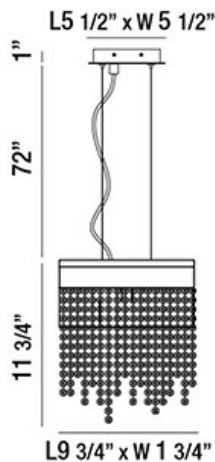

ROSSI, 10" RECTANGULAR PENDANT

PRODUCT DETAILS

No.	:	30004-016
Product Color	:	CHROME
Product Material	:	METAL
Shade / Accent Colour	:	CRYSTAL
Shade / Accent Material	:	CRYSTAL
Length	:	9.75"
Width	:	1.75"
Height	:	11.75"
Overall Height	:	84.75"
Weight	:	3.7LBS

LIGHT SOURCE DETAILS

Number of Bulbs	:	1
Light Source	:	LED
Light Source Type	:	INTEGRATED LED
Input Voltage	:	120V
Bulb Voltage	:	120V
Socket Type	:	LED
Wattage	:	1 X 10W
Total Wattage	:	10W
Kelvin	:	3000K
CRI	:	80+
Bulb Included	:	YES
Dimmable	:	YES

OPTIONS AVAILABLE

ITEM NO. 30004-016	FINISH CHROME	SHADE CLEAR
------------------------------	-------------------------	-----------------------

TECHNICAL DETAILS

Light Direction	:	DOWN
Hanging Support Type	:	AIRCRAFT CABLE
Hanging Support Length	:	72"
Canopy / Backplate Length	:	5.5"
Canopy / Backplate Height	:	1"
Canopy / Backplate Width	:	5.5"
Adjustable Lamp Head	:	NO
IP Rating	:	DRY
Location	:	DRY
Approval	:	