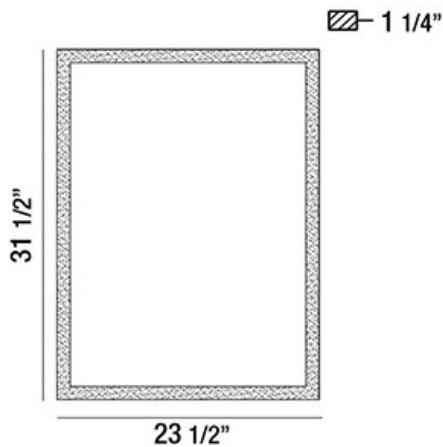

PROJECT INFORMATION

Job Name: Date: Category:

Comments: