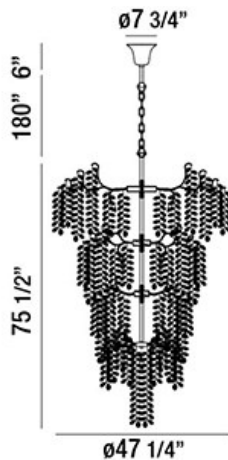

CAMPOBASSO, 33-LIGHT 76IN GRAND CHANDELIER

PRODUCT DETAILS

No.	:	29062-010
Product Color	:	GOLD
Product Material	:	METAL
Shade / Accent Colour	:	AMBER
Shade / Accent Material	:	GLASS
Diameter	:	47.25"
Height	:	75.5"
Overall Height	:	261.5"
Weight	:	187.3LBS

LIGHT SOURCE DETAILS

Number of Bulbs	:	33
Light Source Type	:	G9
Input Voltage	:	120V
Socket Type	:	G9
Wattage	:	33 X 40W
Total Wattage	:	1320W
Bulb Included	:	YES
Dimmable	:	YES

OPTIONS AVAILABLE

ITEM NO. 29062-010	FINISH GOLD	SHADE CLEAR/AMBER
------------------------------	-----------------------	-----------------------------

TECHNICAL DETAILS

Light Direction	:	DOWN
Hanging Support Type	:	CHAIN
Hanging Support Length	:	180"
Canopy / Backplate Height	:	6"
Canopy / Backplate Dia.	:	7.75"
Adjustable Lamp Head	:	NO
IP Rating	:	IP22
Location	:	DRY
Approval	:	<input type="checkbox"/>
Beam Angle	:	360