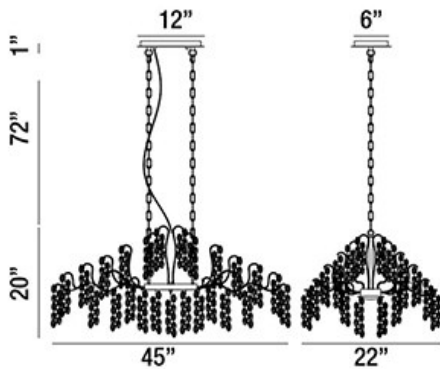

CAMPOBASSO, 10-LIGHT 45IN CHANDELIER

PRODUCT DETAILS

No.	:	29061-013
Product Color	:	GOLD
Product Material	:	METAL
Shade / Accent Colour	:	AMBER
Shade / Accent Material	:	GLASS
Length	:	45"
Width	:	22"
Height	:	20"
Overall Height	:	93"
Weight	:	35.7LBS

LIGHT SOURCE DETAILS

Number of Bulbs	:	10
Light Source Type	:	G9
Input Voltage	:	120V
Socket Type	:	G9
Wattage	:	10 X 40W
Total Wattage	:	400W
Bulb Included	:	YES
Dimmable	:	YES

OPTIONS AVAILABLE

ITEM NO. 29061-013	FINISH GOLD	SHADE CLEAR/AMBER
------------------------------	-----------------------	-----------------------------

TECHNICAL DETAILS

Light Direction	:	DOWN
Hanging Support Type	:	CHAIN
Hanging Support Length	:	72"
Canopy / Backplate Length	:	12"
Canopy / Backplate Height	:	1"
Canopy / Backplate Width	:	6"
Adjustable Lamp Head	:	NO
IP Rating	:	IP22
Location	:	DRY
Approval	:	<input type="checkbox"/>
Beam Angle	:	360