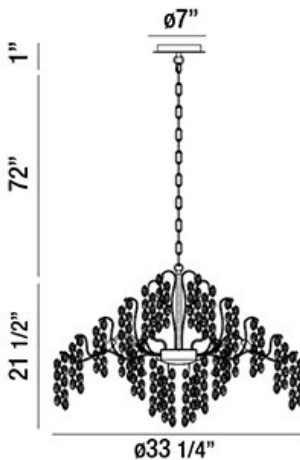

CAMPOBASSO, 11-LIGHT 33IN CHANDELIER

PRODUCT DETAILS

No.	:	29060-016
Product Color	:	GOLD
Product Material	:	METAL
Shade / Accent Colour	:	AMBER
Shade / Accent Material	:	GLASS
Diameter	:	33.25"
Height	:	21.5"
Overall Height	:	94.5"
Weight	:	33LBS

LIGHT SOURCE DETAILS

Number of Bulbs	:	11
Light Source Type	:	G9
Input Voltage	:	120V
Socket Type	:	G9
Wattage	:	11 X 40W
Total Wattage	:	440W
Bulb Included	:	YES
Dimmable	:	YES

OPTIONS AVAILABLE

 ITEM NO.
 29060-016

 FINISH
 GOLD

 SHADE
 CLEAR/AMBER

TECHNICAL DETAILS

Light Direction	:	DOWN
Hanging Support Type	:	CHAIN
Hanging Support Length	:	72"
Canopy / Backplate Height	:	1"
Canopy / Backplate Dia.	:	7"
Adjustable Lamp Head	:	NO
IP Rating	:	IP22
Location	:	DRY
Approval	:	<input type="checkbox"/>
Beam Angle	:	360