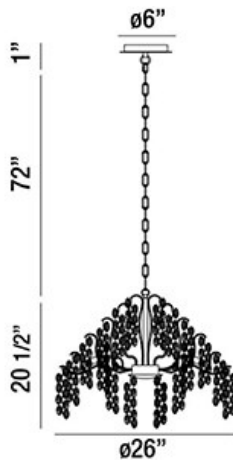

CAMPOBASSO, 8-LIGHT 26IN PENDANT CHANDELIER

PRODUCT DETAILS

No.	:	29059-010
Product Color	:	GOLD
Product Material	:	METAL
Shade / Accent Colour	:	AMBER
Shade / Accent Material	:	GLASS
Diameter	:	26"
Height	:	20.5"
Overall Height	:	93.5"
Weight	:	23.1LBS

LIGHT SOURCE DETAILS

Number of Bulbs	:	8
Light Source Type	:	G9
Input Voltage	:	120V
Socket Type	:	G9
Wattage	:	8 X 40W
Total Wattage	:	320W
Bulb Included	:	YES
Dimmable	:	YES

OPTIONS AVAILABLE

 ITEM NO.
 29059-010

 FINISH
 GOLD

 SHADE
 CLEAR/AMBER

TECHNICAL DETAILS

Light Direction	:	DOWN
Hanging Support Type	:	CHAIN
Hanging Support Length	:	72"
Canopy / Backplate Height	:	1"
Canopy / Backplate Dia.	:	6"
Adjustable Lamp Head	:	NO
IP Rating	:	IP22
Location	:	DRY
Approval	:	
Beam Angle	:	360