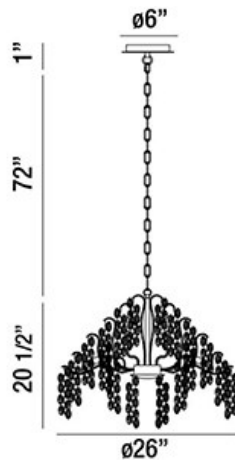

CAMPOBASSO, 8-LIGHT 26IN PENDANT CHANDELIER

PRODUCT DETAILS

No.	:	29059-010
Product Color	:	GOLD
Product Material	:	METAL
Shade / Accent Colour	:	AMBER
Shade / Accent Material	:	GLASS
Diameter	:	26"
Height	:	20.5"
Overall Height	:	93.5"
Weight	:	23.1LBS

LIGHT SOURCE DETAILS

Number of Bulbs	:	8
Light Source Type	:	G9
Input Voltage	:	120V
Socket Type	:	G9
Wattage	:	8 X 40W
Total Wattage	:	320W
Bulb Included	:	YES
Dimmable	:	YES

OPTIONS AVAILABLE

ITEM NO. 29059-010	FINISH GOLD	SHADE CLEAR/AMBER
-----------------------	----------------	----------------------

TECHNICAL DETAILS

Light Direction	:	DOWN
Hanging Support Type	:	CHAIN
Hanging Support Length	:	72"
Canopy / Backplate Height	:	1"
Canopy / Backplate Dia.	:	6"
Adjustable Lamp Head	:	NO
IP Rating	:	IP22
Location	:	DRY
Approval	:	<input type="checkbox"/>
Beam Angle	:	360