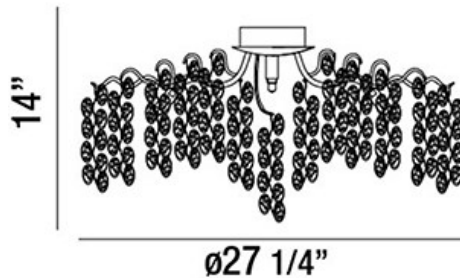

CAMPOBASSO, 7-LIGHT 27IN FLUSH MOUNT

PRODUCT DETAILS

No.	:	29057-016
Product Color	:	GOLD
Product Material	:	METAL
Shade / Accent Colour	:	AMBER
Shade / Accent Material	:	GLASS
Diameter	:	27.25"
Height	:	14"
Overall Height	:	14.75"
Weight	:	19.8LBS

LIGHT SOURCE DETAILS

Number of Bulbs	:	7
Light Source Type	:	G9
Input Voltage	:	120V
Socket Type	:	G9
Wattage	:	7 X 40W
Total Wattage	:	280W
Bulb Included	:	YES
Dimmable	:	YES

OPTIONS AVAILABLE

ITEM NO. 29057-016	FINISH GOLD	SHADE CLEAR/AMBER
------------------------------	-----------------------	-----------------------------

TECHNICAL DETAILS

Light Direction	:	DOWN
Hanging Support Type	:	J-BOX
Canopy / Backplate Height	:	1"
Canopy / Backplate Dia.	:	6"
Adjustable Lamp Head	:	NO
IP Rating	:	IP22
Location	:	DRY
Approval	:	<input type="checkbox"/>
Beam Angle	:	360