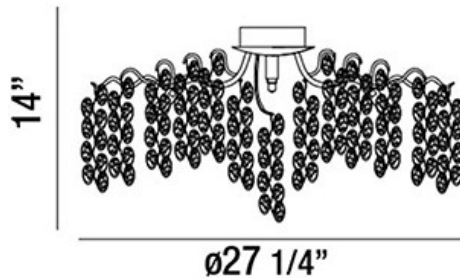

CAMPOBASSO, 7-LIGHT 27IN FLUSH MOUNT

PRODUCT DETAILS

No.	:	29057-016
Product Color	:	GOLD
Product Material	:	METAL
Shade / Accent Colour	:	AMBER
Shade / Accent Material	:	GLASS
Diameter	:	27.25"
Height	:	14"
Overall Height	:	14.75"
Weight	:	19.8LBS

LIGHT SOURCE DETAILS

Number of Bulbs	:	7
Light Source Type	:	G9
Input Voltage	:	120V
Socket Type	:	G9
Wattage	:	7 X 40W
Total Wattage	:	280W
Bulb Included	:	YES
Dimmable	:	YES

OPTIONS AVAILABLE

ITEM NO. 29057-016	FINISH GOLD	SHADE CLEAR/AMBER
------------------------------	-----------------------	-----------------------------

TECHNICAL DETAILS

Light Direction	:	DOWN
Hanging Support Type	:	J-BOX
Canopy / Backplate Height	:	1"
Canopy / Backplate Dia.	:	6"
Adjustable Lamp Head	:	NO
IP Rating	:	IP22
Location	:	DRY
Approval	:	
Beam Angle	:	360