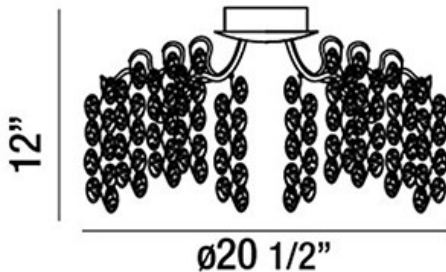

CAMPOBASSO, 5-LIGHT 21IN FLUSH MOUNT

PRODUCT DETAILS

No.	:	29056-019
Product Color	:	GOLD
Product Material	:	METAL
Shade / Accent Colour	:	AMBER
Shade / Accent Material	:	GLASS
Diameter	:	20.5"
Height	:	12"
Overall Height	:	12.75"
Weight	:	11.6LBS

LIGHT SOURCE DETAILS

Number of Bulbs	:	5
Light Source Type	:	G9
Input Voltage	:	120V
Socket Type	:	G9
Wattage	:	5 X 40W
Total Wattage	:	200W
Bulb Included	:	YES
Dimmable	:	YES

OPTIONS AVAILABLE

ITEM NO. 29056-019	FINISH GOLD	SHADE CLEAR/AMBER
------------------------------	-----------------------	-----------------------------

TECHNICAL DETAILS

Light Direction	:	DOWN
Hanging Support Type	:	J-BOX
Canopy / Backplate Height	:	1"
Canopy / Backplate Dia.	:	6"
Adjustable Lamp Head	:	NO
IP Rating	:	IP22
Location	:	DRY
Approval	:	<input type="checkbox"/>
Beam Angle	:	360