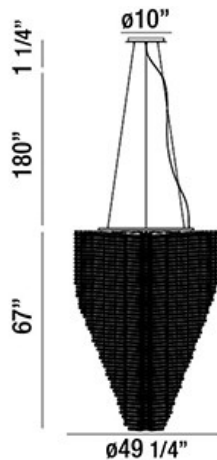

COHEN, 24-LIGHT 67IN GRAND CHANDELIER

PRODUCT DETAILS

No.	:	29052-011
Product Color	:	CHROME
Product Material	:	METAL
Shade / Accent Colour	:	CLEAR
Shade / Accent Material	:	CRYSTAL BEAD
Diameter	:	49.25"
Height	:	67"
Overall Height	:	248.25"
Weight	:	175.8LBS

LIGHT SOURCE DETAILS

Number of Bulbs	:	12
Light Source Type	:	G9 / GU10
Input Voltage	:	120V
Socket Type	:	G9 / GU10
Wattage	:	12 X 40 / 12 X 50W
Total Wattage	:	480 / 600W
Bulb Included	:	NO
Dimmable	:	YES

OPTIONS AVAILABLE

ITEM NO.	FINISH	SHADE
29052-011	CHROME	CLEAR

TECHNICAL DETAILS

Light Direction	:	DOWN
Hanging Support Type	:	AIRCRAFT CABLE
Canopy / Backplate Height	:	1.25"
Canopy / Backplate Dia.	:	10"
Adjustable Lamp Head	:	NO
IP Rating	:	IP22
Location	:	DRY
Approval	:	
Beam Angle	:	360