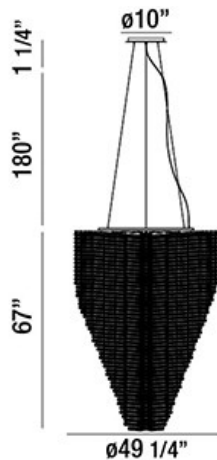

## COHEN, 49" ROUND CHANDELIER

### PRODUCT DETAILS

No.	:	29052-011
Product Color	:	CHROME
Product Material	:	METAL
Shade / Accent Colour	:	CLEAR
Shade / Accent Material	:	CRYSTAL
Diameter	:	49.25"
Height	:	67"
Overall Height	:	248.25"
Weight	:	175.3LBS

### LIGHT SOURCE DETAILS

Number of Bulbs	:	12 / 12
Light Source	:	HALOGEN / HALOGEN
Light Source Type	:	G9 / GU10
Input Voltage	:	120 / 120V
Socket Type	:	G9 / GU10
Wattage	:	40 / 50W
Total Wattage	:	480 / 600W
Bulb Included	:	NO / NO
Dimmable	:	YES / YES

### TECHNICAL DETAILS

Light Direction	:	DOWN
Hanging Support Type	:	AIRCRAFT CABLE
Hanging Support Length	:	180"
Canopy / Backplate Height	:	1.25"
Canopy / Backplate Dia.	:	10"
Adjustable Lamp Head	:	NO
IP Rating	:	DRY
Location	:	DRY
Approval	:	