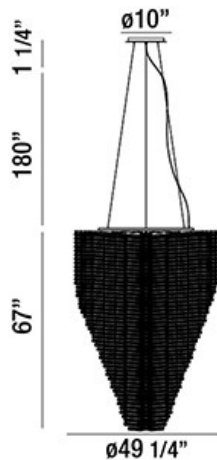

## COHEN, 24-LIGHT 67IN GRAND CHANDELIER

### PRODUCT DETAILS

No.	:	29052-011
Product Color	:	CHROME
Product Material	:	METAL
Shade / Accent Colour	:	CLEAR
Shade / Accent Material	:	CRYSTAL BEAD
Diameter	:	49.25"
Height	:	67"
Overall Height	:	248.25"
Weight	:	175.8LBS

### TECHNICAL DETAILS

Light Direction	:	DOWN
Hanging Support Type	:	AIRCRAFT CABLE
Canopy / Backplate Height	:	1.25"
Canopy / Backplate Dia.	:	10"
Adjustable Lamp Head	:	NO
IP Rating	:	IP22
Location	:	DRY
Approval	:	<input type="checkbox"/>
Beam Angle	:	360