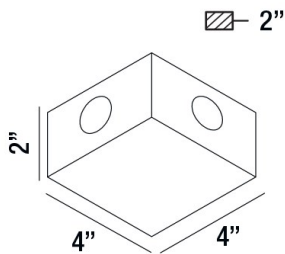

PIKE, LED OUTDOOR WALL MOUNT

OPTIONS AVAILABLE

ITEM NO.	FINISH	SHADE
28297-041	BLACK	FROST PC

PRODUCT DETAILS

No.	:	28297-041
Product Color	:	BLACK
Shade / Accent Colour	:	PLASTIC
Length	:	4"
Width	:	4"
Height	:	2"
Weight	:	1LBS

TECHNICAL DETAILS

Light Direction	:	UP AND DOWN
Canopy / Backplate Dia.	:	3.72"
Driver	:	ELECTRONIC DRIVER 120V 50/60HZ
Adjustable Lamp Head	:	NO
IP Rating	:	54
Location	:	WET
Approval	:	<input type="checkbox"/>
Title 24	:	YES