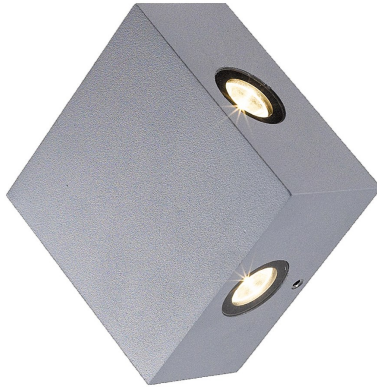

## PIKE, LED OUTDOOR WALL MOUNT

### PRODUCT DETAILS

No.	:	28297-017
Product Color	:	MARINE GREY
Shade / Accent Colour	:	FROST PC
Length	:	4"
Width	:	4"
Height	:	2"
Weight	:	1lbs

### LIGHT SOURCE DETAILS

Light Source Type	:	INTEGRATED LED
Input Voltage	:	120V
Bulb Voltage	:	120V
Socket Type	:	LED
Total Wattage	:	4W
Initial Lumens	:	320lm
Kelvin	:	3000K
CRI	:	80
Dimmable	:	No

### TECHNICAL DETAILS

Light Direction	:	Up and Down
Canopy / Backplate Dia.	:	3.72"
Driver	:	Electronic driver 120V 50/60Hz
Adjustable Lamp Head	:	No
IP Rating	:	54
Location	:	WET
Approval	:	
Title 24	:	Yes