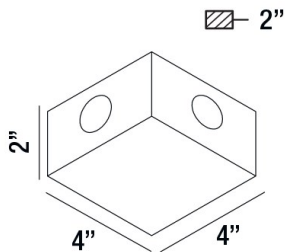

### PRODUCT DETAILS

No.	:	28297-017
Product Color	:	MARINE GREY
Shade / Accent Colour	:	FROST PC
Length	:	4"
Width	:	4"
Height	:	2"
Weight	:	1lbs

### TECHNICAL DETAILS

Light Direction	:	Up and Down
Canopy / Backplate Dia.	:	3.72"
Driver	:	Electronic driver 120V 50/60Hz
Adjustable Lamp Head	:	No
IP Rating	:	54
Location	:	WET
Approval	:	
Title 24	:	Yes