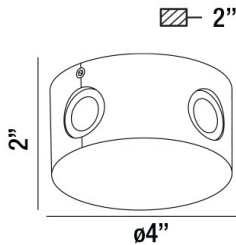

### PRODUCT DETAILS

No.	:	28296-036
Product Color	:	BLACK
Shade / Accent Colour	:	PLASTIC
Diameter	:	4"
Height	:	2"
Weight	:	0.8LBS

### TECHNICAL DETAILS

Light Direction	:	UP AND DOWN
Canopy / Backplate Dia.	:	3.72"
Driver	:	ELECTRONIC DRIVER 120V 50/60HZ
Adjustable Lamp Head	:	NO
IP Rating	:	54
Location	:	WET
Approval	:	<input type="checkbox"/>
Title 24	:	YES