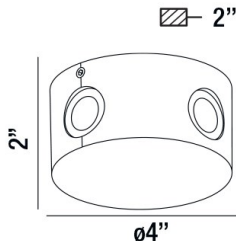

PASS, LED OUTDOOR WALL MOUNT

PRODUCT DETAILS

No.	:	28296-010
Product Color	:	MARINE GREY
Shade / Accent Colour	:	ALUMINUM
Diameter	:	4"
Height	:	2"
Weight	:	0.8LBS

LIGHT SOURCE DETAILS

Number of Bulbs	:	4
Light Source	:	LED
Light Source Type	:	INTEGRATED LED
Input Voltage	:	120V
Bulb Voltage	:	120V
Socket Type	:	LED
Wattage	:	4 X 1W
Total Wattage	:	4W
Kelvin	:	3000K
CRI	:	80
Bulb Included	:	YES
Dimmable	:	NO

OPTIONS AVAILABLE

ITEM NO.	FINISH	SHADE
28296-010	MARINE GREY	FROST PC
28296-027	GRAPHITE GREY	FROST PC
28296-036	BLACK	FROST PC

TECHNICAL DETAILS

Light Direction	:	UP AND DOWN
Canopy / Backplate Dia.	:	3.72"
Driver	:	ELECTRONIC DRIVER 120V 50/60HZ
Adjustable Lamp Head	:	NO
IP Rating	:	54
Location	:	WET
Approval	:	
Title 24	:	YES