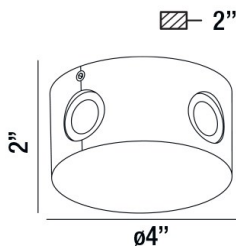

PASS, LED OUTDOOR WALL MOUNT

PRODUCT DETAILS

No.	:	28296-010
Product Color	:	MARINE GREY
Shade / Accent Colour	:	ALUMINUM
Diameter	:	4"
Height	:	2"
Weight	:	0.8LBS

LIGHT SOURCE DETAILS

Number of Bulbs	:	4
Light Source	:	LED
Light Source Type	:	INTEGRATED LED
Input Voltage	:	120V
Bulb Voltage	:	120V
Socket Type	:	LED
Wattage	:	4 X 1W
Total Wattage	:	4W
Kelvin	:	3000K
CRI	:	80
Bulb Included	:	YES
Dimmable	:	NO

OPTIONS AVAILABLE

ITEM NO.	FINISH	SHADE
28296-010	MARINE GREY	FROST PC
28296-036	BLACK	FROST PC

TECHNICAL DETAILS

Light Direction	:	UP AND DOWN
Canopy / Backplate Dia.	:	3.72"
Driver	:	ELECTRONIC DRIVER 120V 50/60HZ
Adjustable Lamp Head	:	NO
IP Rating	:	54
Location	:	WET
Approval	:	<input type="checkbox"/>
Title 24	:	YES