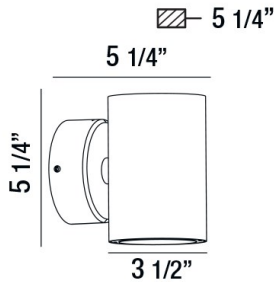

GLEN, LED OUTDOOR WALL MOUNT

PRODUCT DETAILS

No.	:	28295-051
Product Color	:	BLACK
Shade / Accent Colour	:	PLASTIC
Width	:	3.5"
Height	:	5.25"
Ext	:	5.25"
Weight	:	2.6LBS

LIGHT SOURCE DETAILS

Number of Bulbs	:	2
Light Source	:	LED
Light Source Type	:	INTEGRATED LED
Input Voltage	:	120V
Bulb Voltage	:	120V
Socket Type	:	LED
Wattage	:	2 X 7W
Total Wattage	:	14W
Kelvin	:	3000K
CRI	:	80
Bulb Included	:	YES
Dimmable	:	NO

OPTIONS AVAILABLE

ITEM NO.	FINISH	SHADE
28295-013	MARINE GREY	FROST PC
28295-020	GRAPHITE GREY	FROST PC
28295-051	BLACK	FROST PC

TECHNICAL DETAILS

Light Direction	:	UP AND DOWN
Canopy / Backplate Dia.	:	3.56"
Driver	:	ELECTRONIC DRIVER 120V 50/60HZ
Adjustable Lamp Head	:	NO
IP Rating	:	54
Location	:	WET
Approval	:	<input type="checkbox"/>
Title 24	:	YES