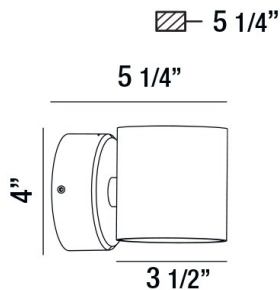

VOLUME, LED OUTDOOR WALL MOUNT

PRODUCT DETAILS

No.	:	28292-041
Product Color	:	BLACK
Shade / Accent Colour	:	PLASTIC
Width	:	3.5"
Height	:	4"
Ext	:	5.25"
Weight	:	1.9LBS

LIGHT SOURCE DETAILS

Number of Bulbs	:	1
Light Source	:	LED
Light Source Type	:	INTEGRATED LED
Input Voltage	:	120V
Bulb Voltage	:	120V
Socket Type	:	LED
Wattage	:	1 X 7W
Total Wattage	:	7W
Kelvin	:	3000K
CRI	:	80
Bulb Included	:	YES
Dimmable	:	NO

OPTIONS AVAILABLE

ITEM NO.	FINISH	SHADE
28292-029	GRAPHITE GREY	FROST PC
28292-041	BLACK	FROST PC

TECHNICAL DETAILS

Light Direction	:	DOWN
Canopy / Backplate Dia.	:	3.56"
Driver	:	ELECTRONIC DRIVER 120V 50/60HZ
Adjustable Lamp Head	:	NO
IP Rating	:	54
Location	:	WET
Approval	:	<input type="checkbox"/>
Title 24	:	YES