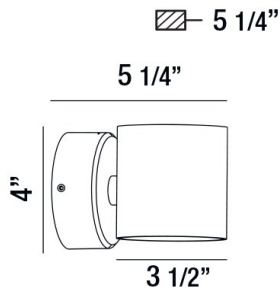

VOLUME, LED OUTDOOR WALL MOUNT

PRODUCT DETAILS

No.	:	28292-029
Product Color	:	GRAPHITE GREY
Shade / Accent Colour	:	ALUMINUM
Width	:	3.5"
Height	:	4"
Ext	:	5.25"
Weight	:	1.9LBS

LIGHT SOURCE DETAILS

Number of Bulbs	:	1
Light Source	:	LED
Light Source Type	:	INTEGRATED LED
Input Voltage	:	120V
Bulb Voltage	:	120V
Socket Type	:	LED
Wattage	:	1 X 7W
Total Wattage	:	7W
Kelvin	:	3000K
CRI	:	80
Bulb Included	:	YES
Dimmable	:	NO

OPTIONS AVAILABLE

ITEM NO.	FINISH	SHADE
28292-012	MARINE GREY	FROST PC
28292-029	GRAPHITE GREY	FROST PC
28292-041	BLACK	FROST PC

TECHNICAL DETAILS

Light Direction	:	DOWN
Canopy / Backplate Dia.	:	3.56"
Driver	:	ELECTRONIC DRIVER 120V 50/60HZ
Adjustable Lamp Head	:	NO
IP Rating	:	54
Location	:	WET
Approval	:	
Title 24	:	YES