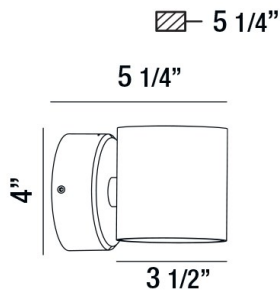

VOLUME, LED OUTDOOR WALL MOUNT

PRODUCT DETAILS

No.	:	28292-029
Product Color	:	GRAPHITE GREY
Shade / Accent Colour	:	ALUMINUM
Width	:	3.5"
Height	:	4"
Ext	:	5.25"
Weight	:	1.9LBS

LIGHT SOURCE DETAILS

Number of Bulbs	:	1
Light Source	:	LED
Light Source Type	:	INTEGRATED LED
Input Voltage	:	120V
Bulb Voltage	:	120V
Socket Type	:	LED
Wattage	:	1 X 7W
Total Wattage	:	7W
Kelvin	:	3000K
CRI	:	80
Bulb Included	:	YES
Dimmable	:	NO

OPTIONS AVAILABLE

ITEM NO.	FINISH	SHADE
28292-029	GRAPHITE GREY	FROST PC
28292-041	BLACK	FROST PC

TECHNICAL DETAILS

Light Direction	:	DOWN
Canopy / Backplate Dia.	:	3.56"
Driver	:	ELECTRONIC DRIVER 120V 50/60HZ
Adjustable Lamp Head	:	NO
IP Rating	:	54
Location	:	WET
Approval	:	<input type="checkbox"/>
Title 24	:	YES